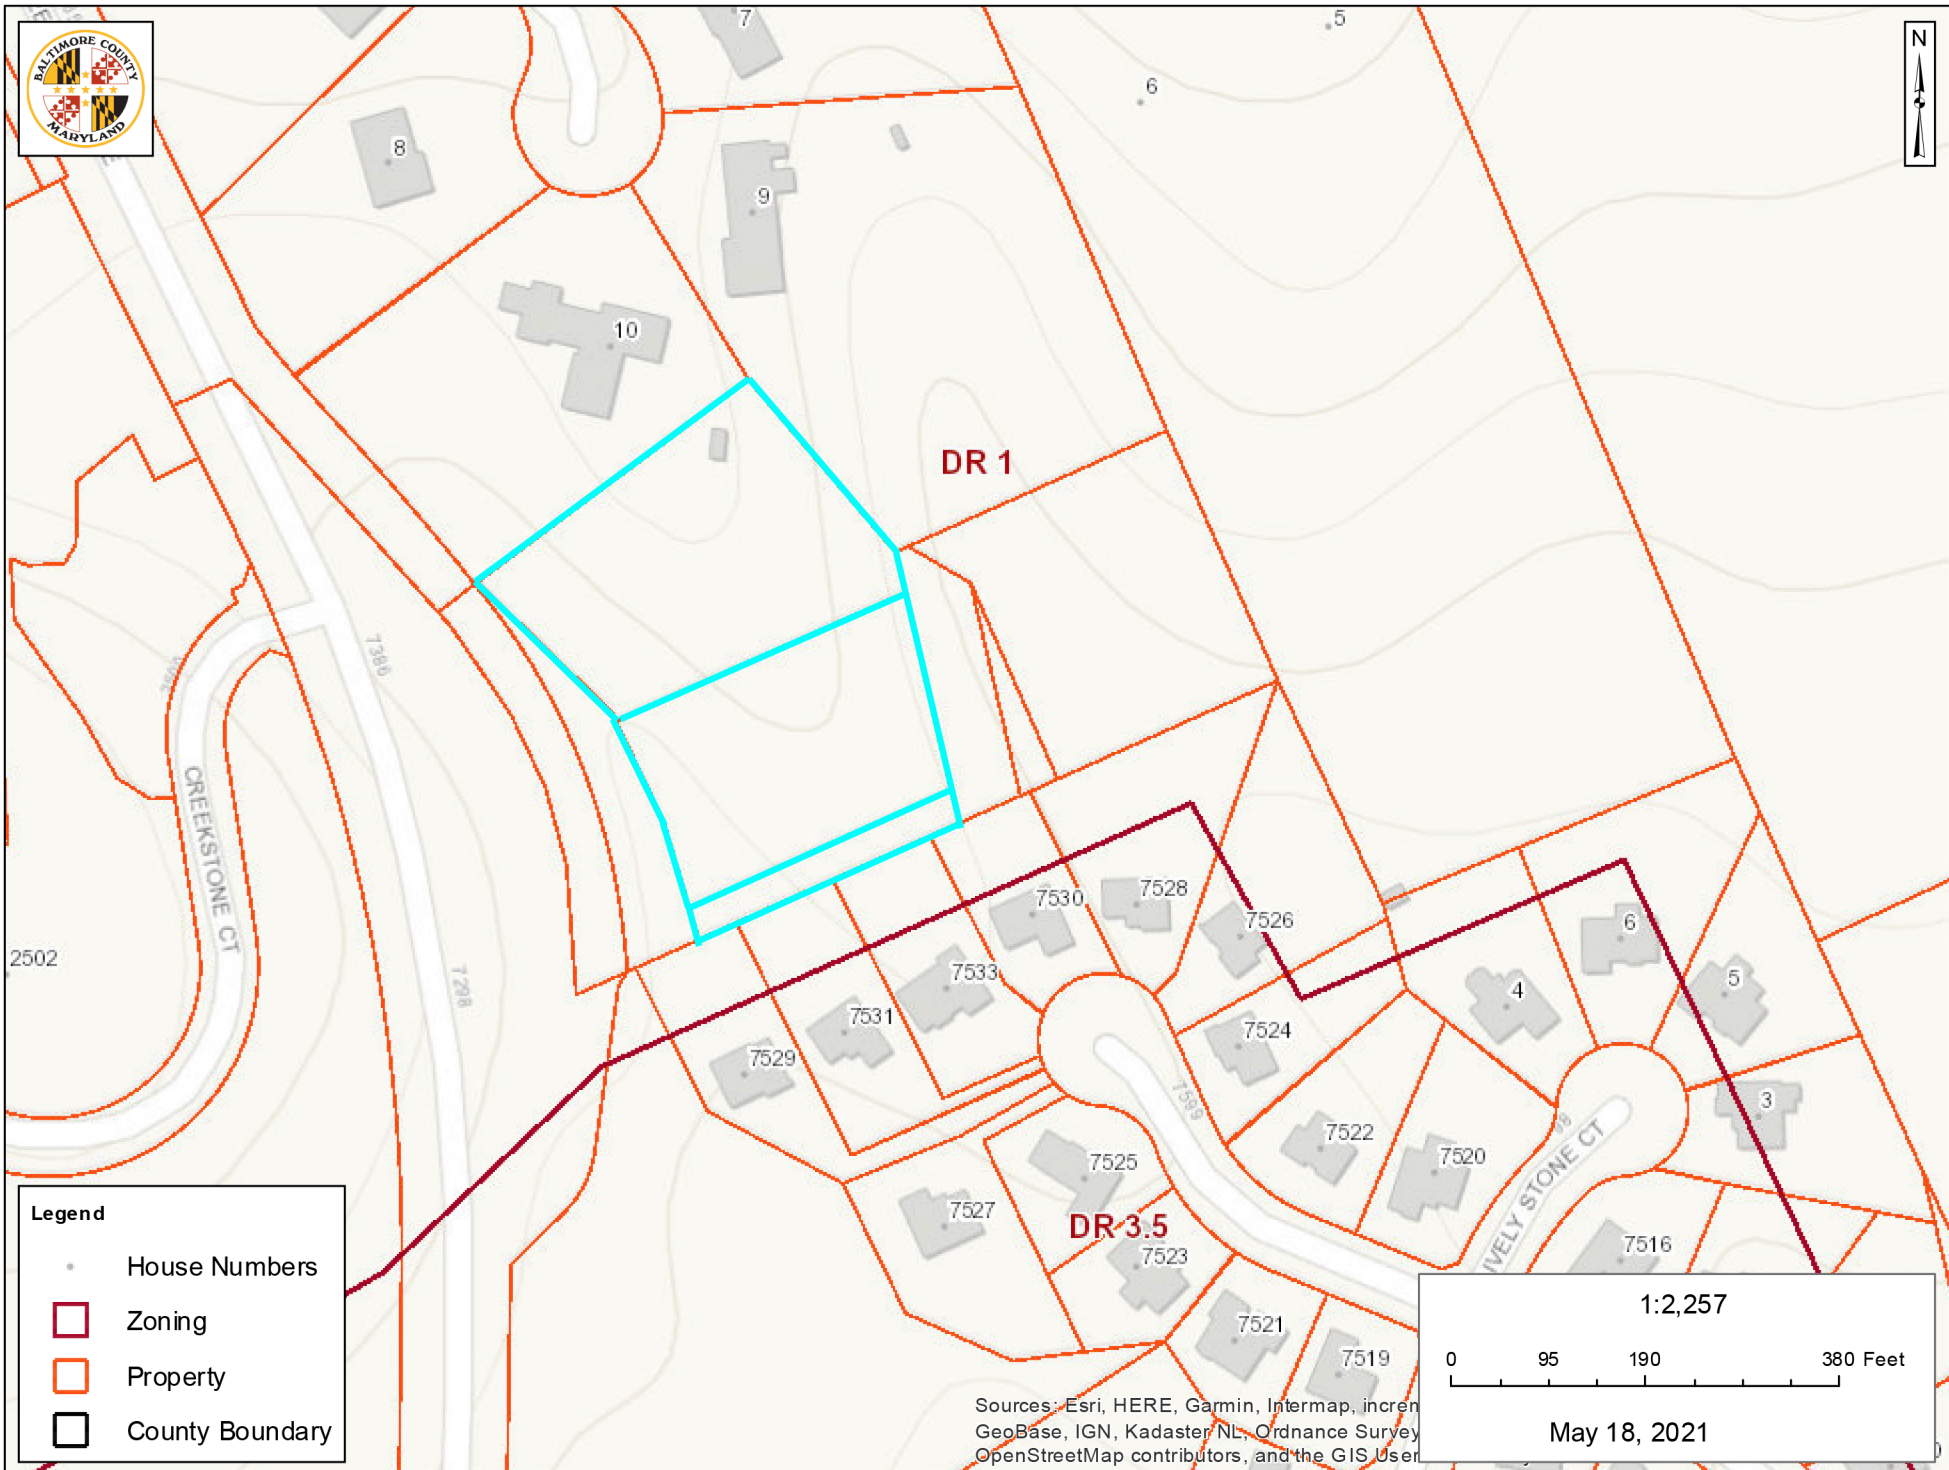

Zoning Map - Baltimore County - My Neighborhood

Sources: Esri, HERE, Garmin, Intermap, increment P., GEBCO, GeoBase, IGN, Kadaster NL, Ordnance Survey, Esri, DeLorme, NAVTEQ, Swisstopo, Mapbox Labs, Swatch-NL, Swisstopo, Mapbox Labs, Swatch-NL, OpenStreetMap contributors, and the GIS User Community