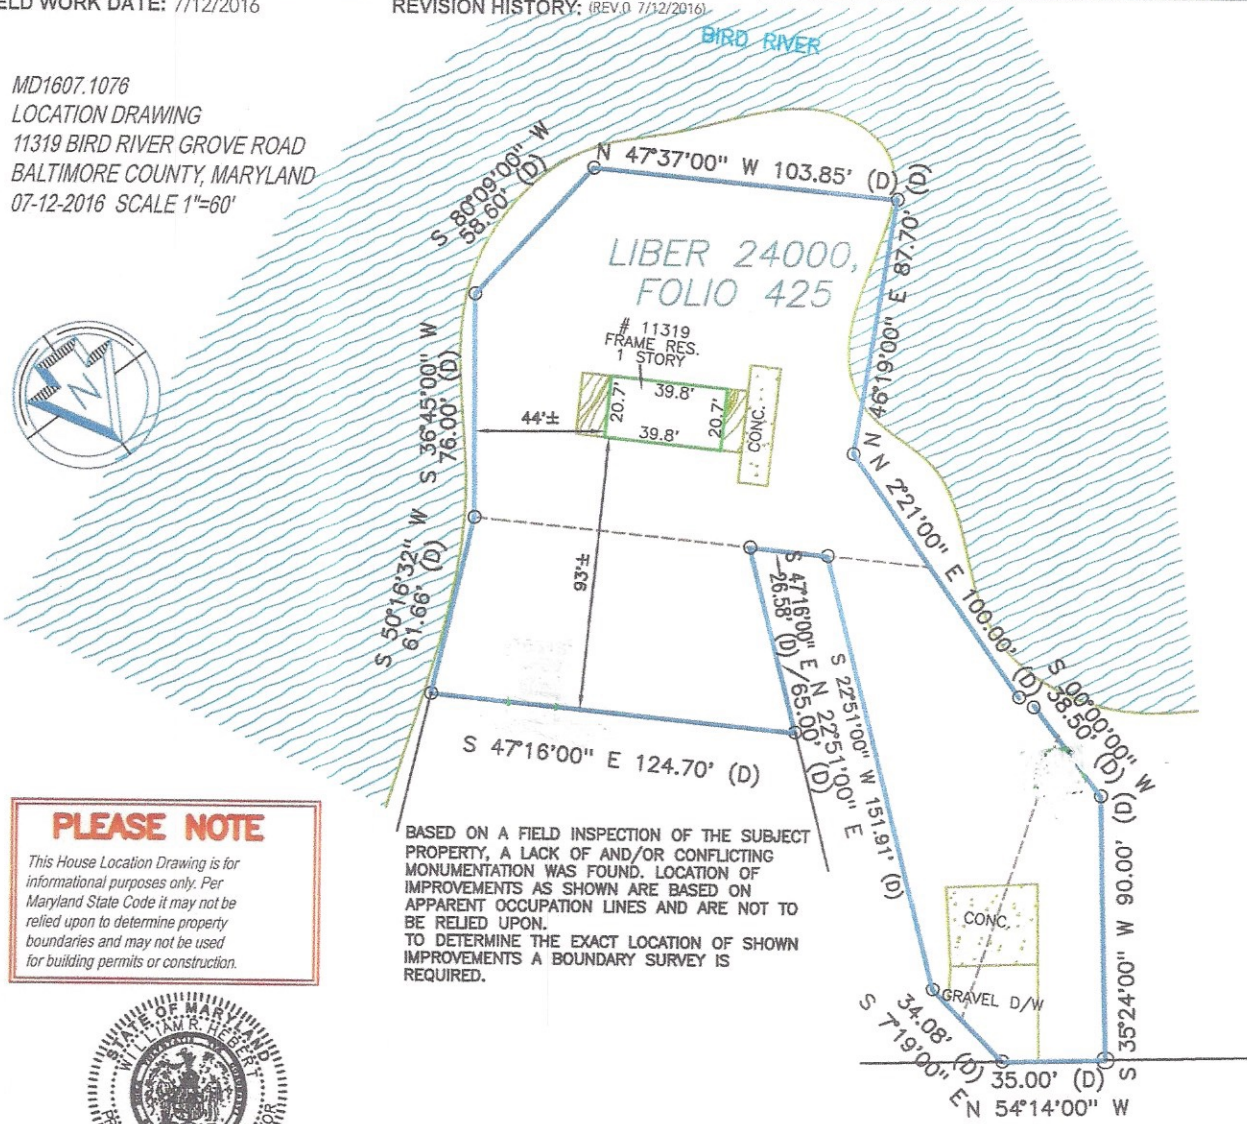

ORDERED BY:

20 New Plant Court, Suite 106
Owings Mills, MD 21117
(443) 738-1616 | TalbotSettlement.com

PROPERTY ADDRESS: 11319 BIRD RIVER GROVE ROAD WHITE MARSH, MARYLAND 21162

SURVEY NUMBER: MD1607.1076

FIELD WORK DATE: 7/12/2016

REVISION HISTORY: (REV.0 7/12/2016)

MD1607.1076
LOCATION DRAWING
11319 BIRD RIVER GROVE ROAD
BALTIMORE COUNTY, MARYLAND
07-12-2016 SCALE 1"=60'

PLEASE NOTE

This House Location Drawing is for informational purposes only. Per Maryland State Code it may not be relied upon to determine property boundaries and may not be used for building permits or construction.

BASED ON A FIELD INSPECTION OF THE SUBJECT PROPERTY, A LACK OF AND/OR CONFLICTING MONUMENTATION WAS FOUND. LOCATION OF IMPROVEMENTS AS SHOWN ARE BASED ON APPARENT OCCUPATION LINES AND ARE NOT TO BE RELIED UPON. TO DETERMINE THE EXACT LOCATION OF SHOWN IMPROVEMENTS A BOUNDARY SURVEY IS REQUIRED.

GRAPHIC SCALE (In Feet)
1 inch = 60' ft.

ACCURACY=3±

(25' R/W)
BIRD RIVER GROVE ROAD

POINTS OF INTEREST:
NONE VISIBLE

CLIENT NUMBER: 16247

DATE: 7/12/2016

POWERED BY:

BUYER: BIRD RIVER GROVE, LLC