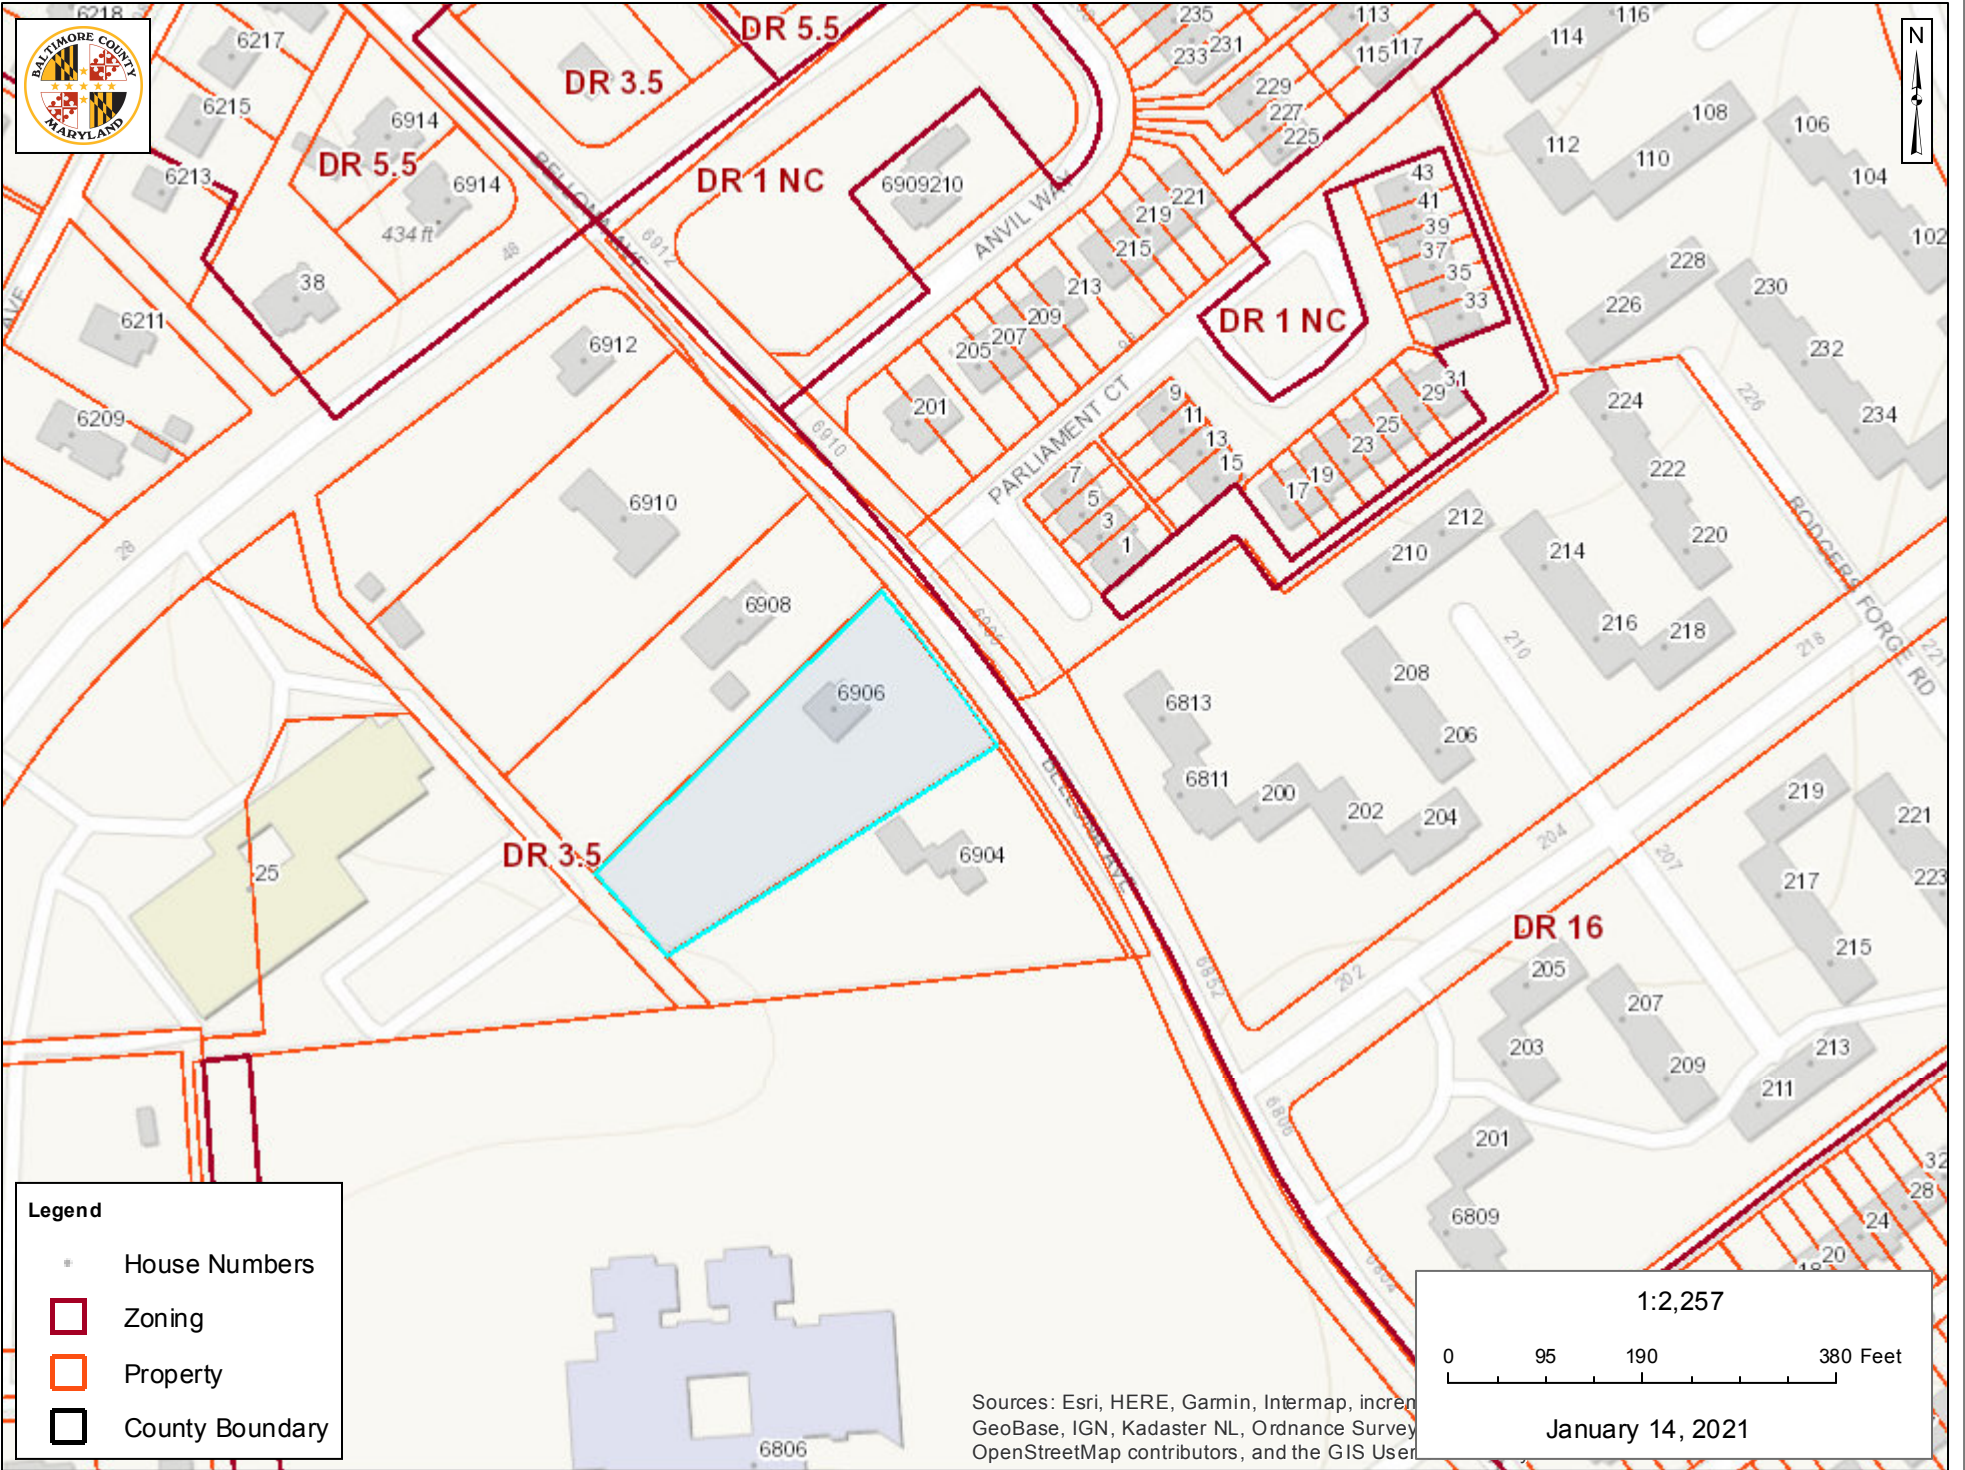

Zoning Map - Baltimore County - My Neighborhood

Legend

- House Numbers
- ▭ Zoning
- ▭ Property
- ▭ County Boundary

1:2,257

0 95 190 380 Feet

Sources: Esri, HERE, Garmin, Intermap, increment P., GeoBase, IGN, Kadaster NL, Ordnance Survey, Esri, DeLorme, NAVTEQ, Swisstopo, Mapbox, OpenStreetMap contributors, and the GIS User Community