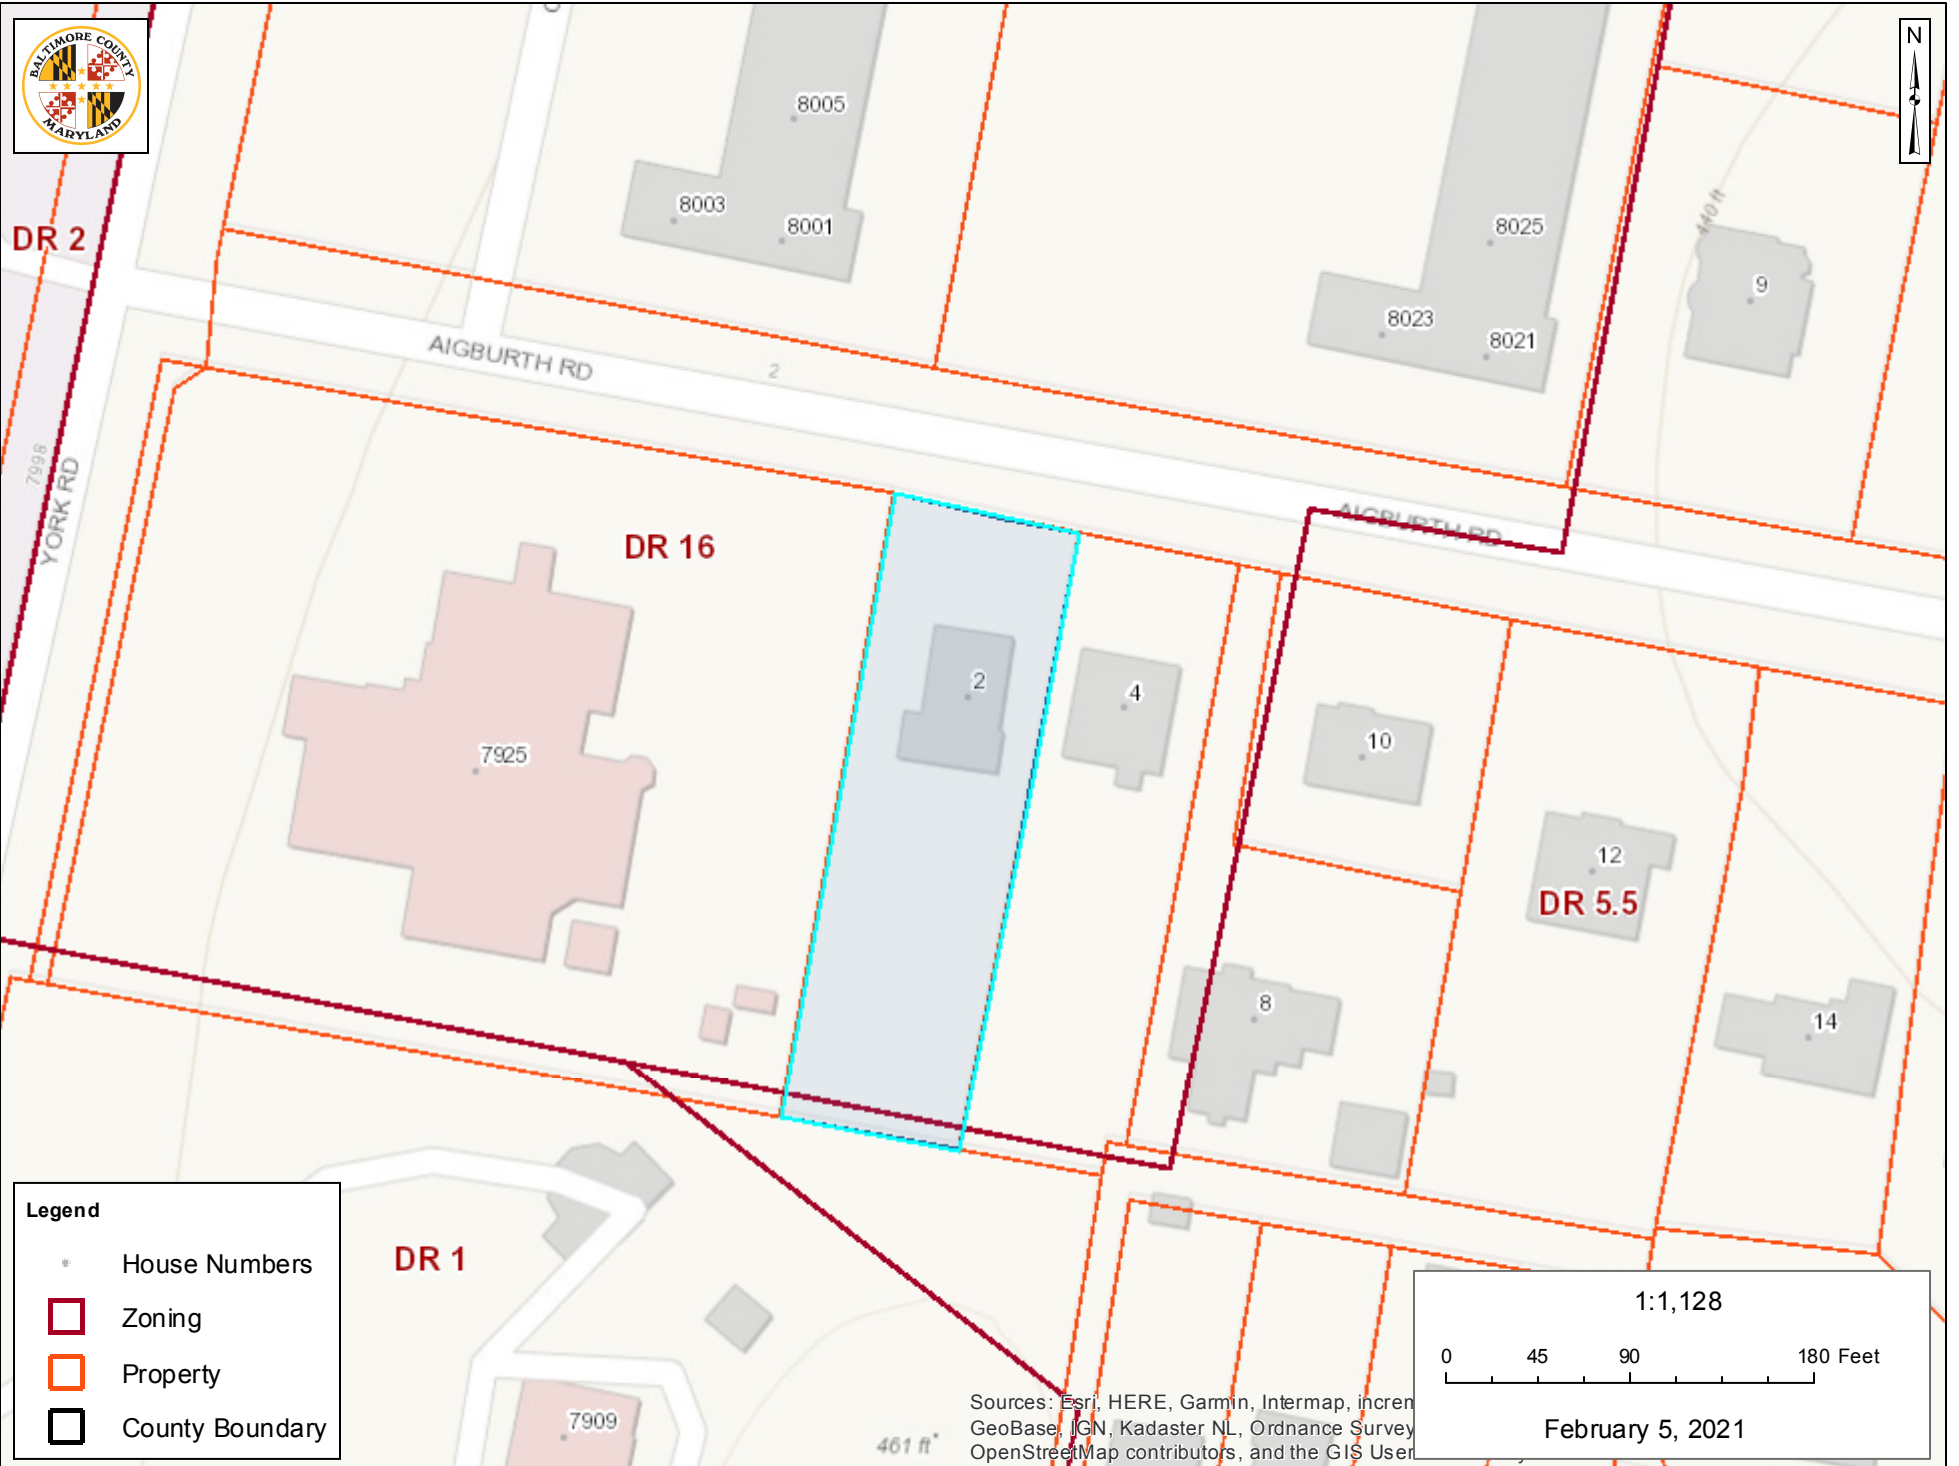

Zoning - Baltimore County - My Neighborhood

Legend

- House Numbers
- Zoning
- ▭ Property
- ▭ County Boundary

1:1,128

0 45 90 180 Feet

February 5, 2021

Sources: Esri, HERE, Garmin, Intermap, increment P., GeoBase, IGN, Kadaster NL, Ordnance Survey, Esri, DeLorme, NAVTEQ, Swisstopo, Mapbox Labs, Streeteka, AeroGRID, IGN, Esri, OpenStreetMap contributors, and the GIS User Community