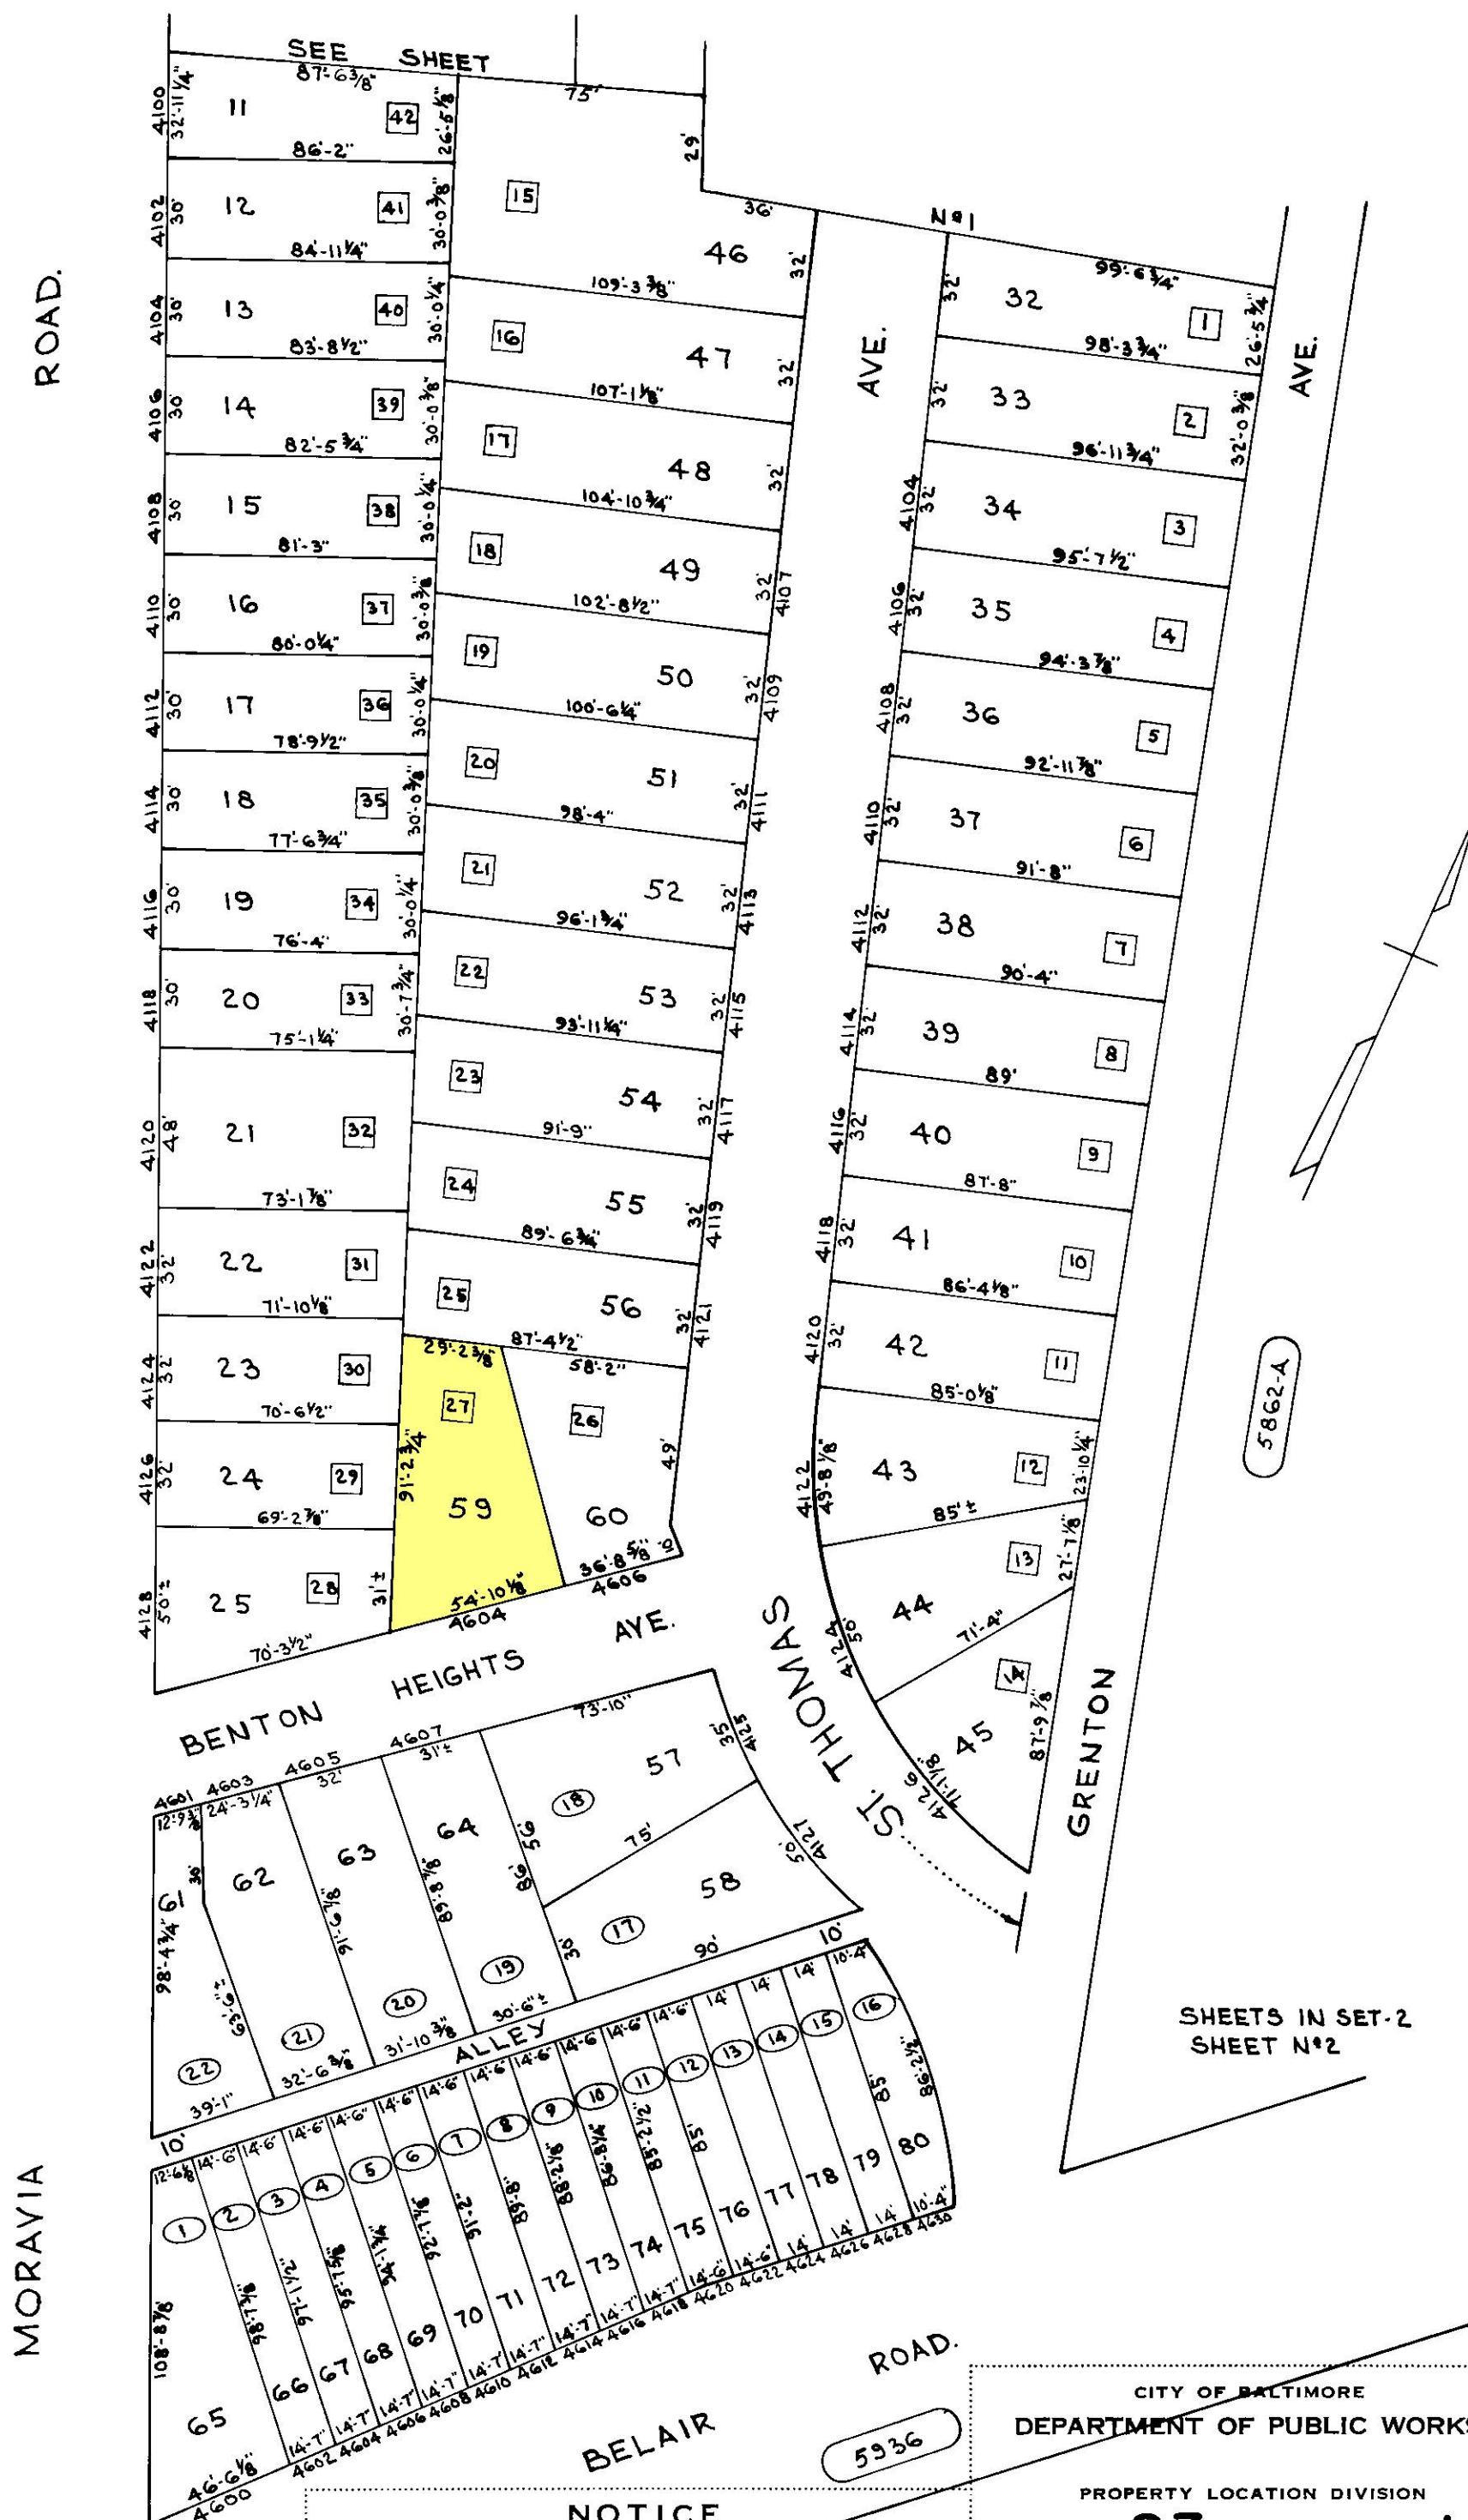

REVISIONS

BLK REVISED PER DEED (PL. 3, C. SM. 16-242-76-247)

5894

5862-A

5936

□ DENOTES CONDITIONS FOR 15/76 BLK 5864-A
○ " " " " " 5864

TRACED BY D. GREEN
LETTERED BY D.G.
CHECKED BY

NOTICE

THIS IS A REAL PROPERTY PLAT AS PROVIDED FOR UNDER ARTICLE 76(d) OF THE CITY CHARTER IT IS COMPILED FROM TITLE AND OTHER SOURCES AND IS NOT AN AUTHENTIC SURVEY.

CITY OF BALTIMORE
DEPARTMENT OF PUBLIC WORKS

PROPERTY LOCATION DIVISION
WARD 27 SECTION 1
BLOCK 5864

SCALE 1"=50' DATE JAN 1976