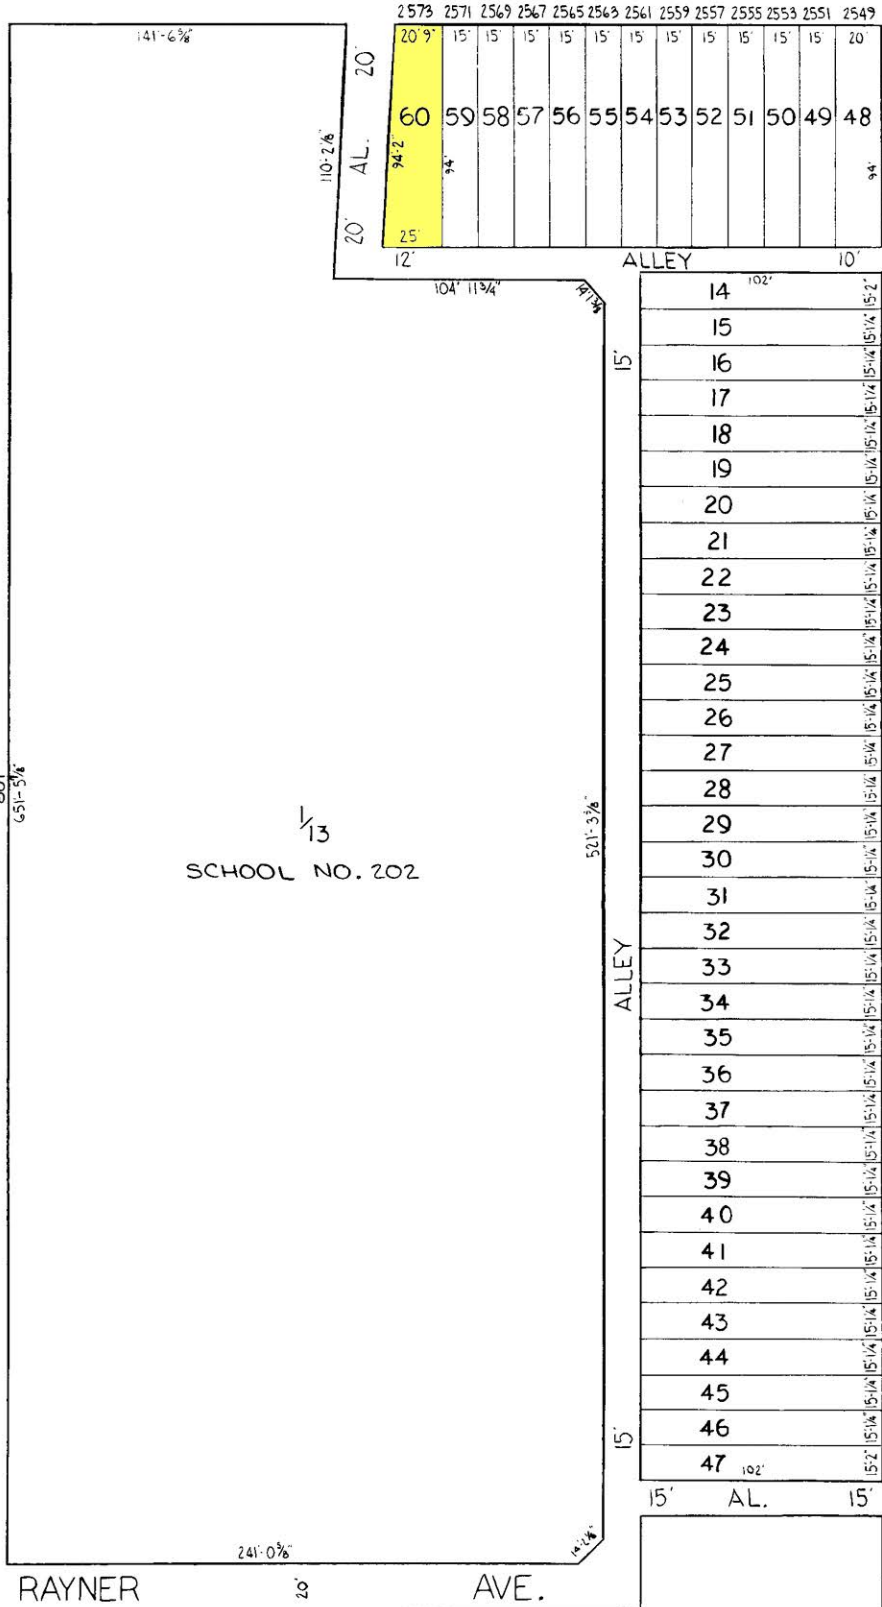

RAYNER AVE.

CALVERTON HEIGHTS AVE.

W. LANVALE ST.

2375/83

2377-F

2364

2364-A

2363

CITY OF BALTIMORE DEPARTMENT OF PUBLIC WORKS

PROPERTY LOCATION DIVISION

WARD 16 SECTION 24 BLOCK 2373

SCALE 1" = 50' DATE MAY 1967