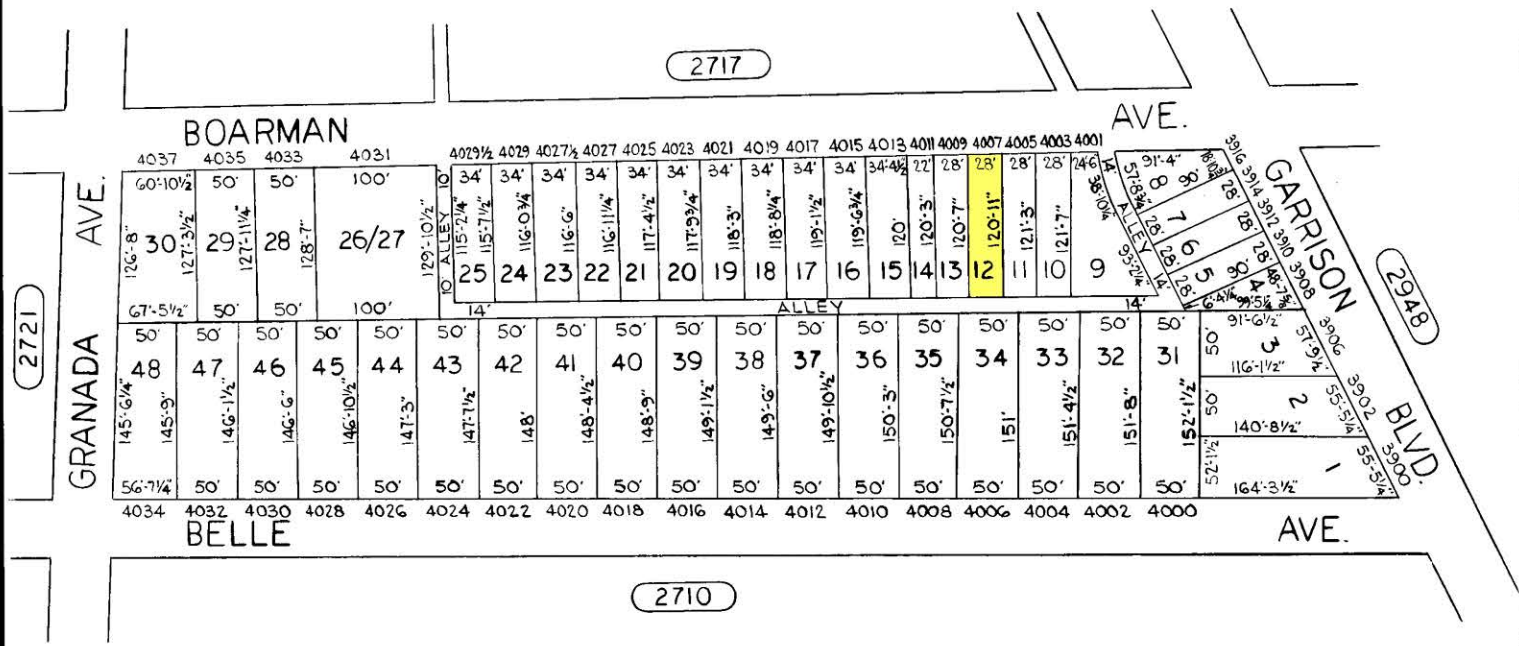

REVISIONS

TRACED BY R.K.
 LETTERED BY R.K.
 CHECKED BY

NOTICE
 THIS IS A REAL PROPERTY PLAT AS PROVIDED FOR UNDER ARTICLE 76(d) OF THE CITY CHARTER IT IS COMPILED FROM TITLE AND OTHER SOURCES AND IS NOT AN AUTHENTIC SURVEY.

CITY OF BALTIMORE
 DEPARTMENT OF PUBLIC WORKS
 PROPERTY LOCATION DIVISION
 WARD 15 SECTION 20
 BLOCK 2718
 SCALE 1" = 100' 0" DATE OCT. 1967.