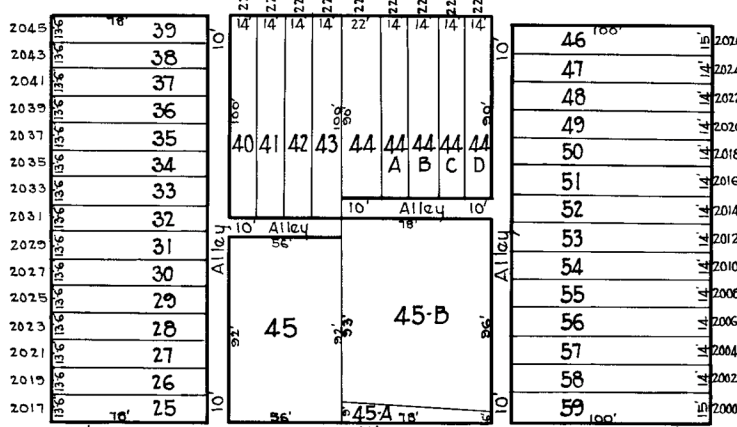

CLIFTON

AVE.

ST.

ST.

N. BENTALOU