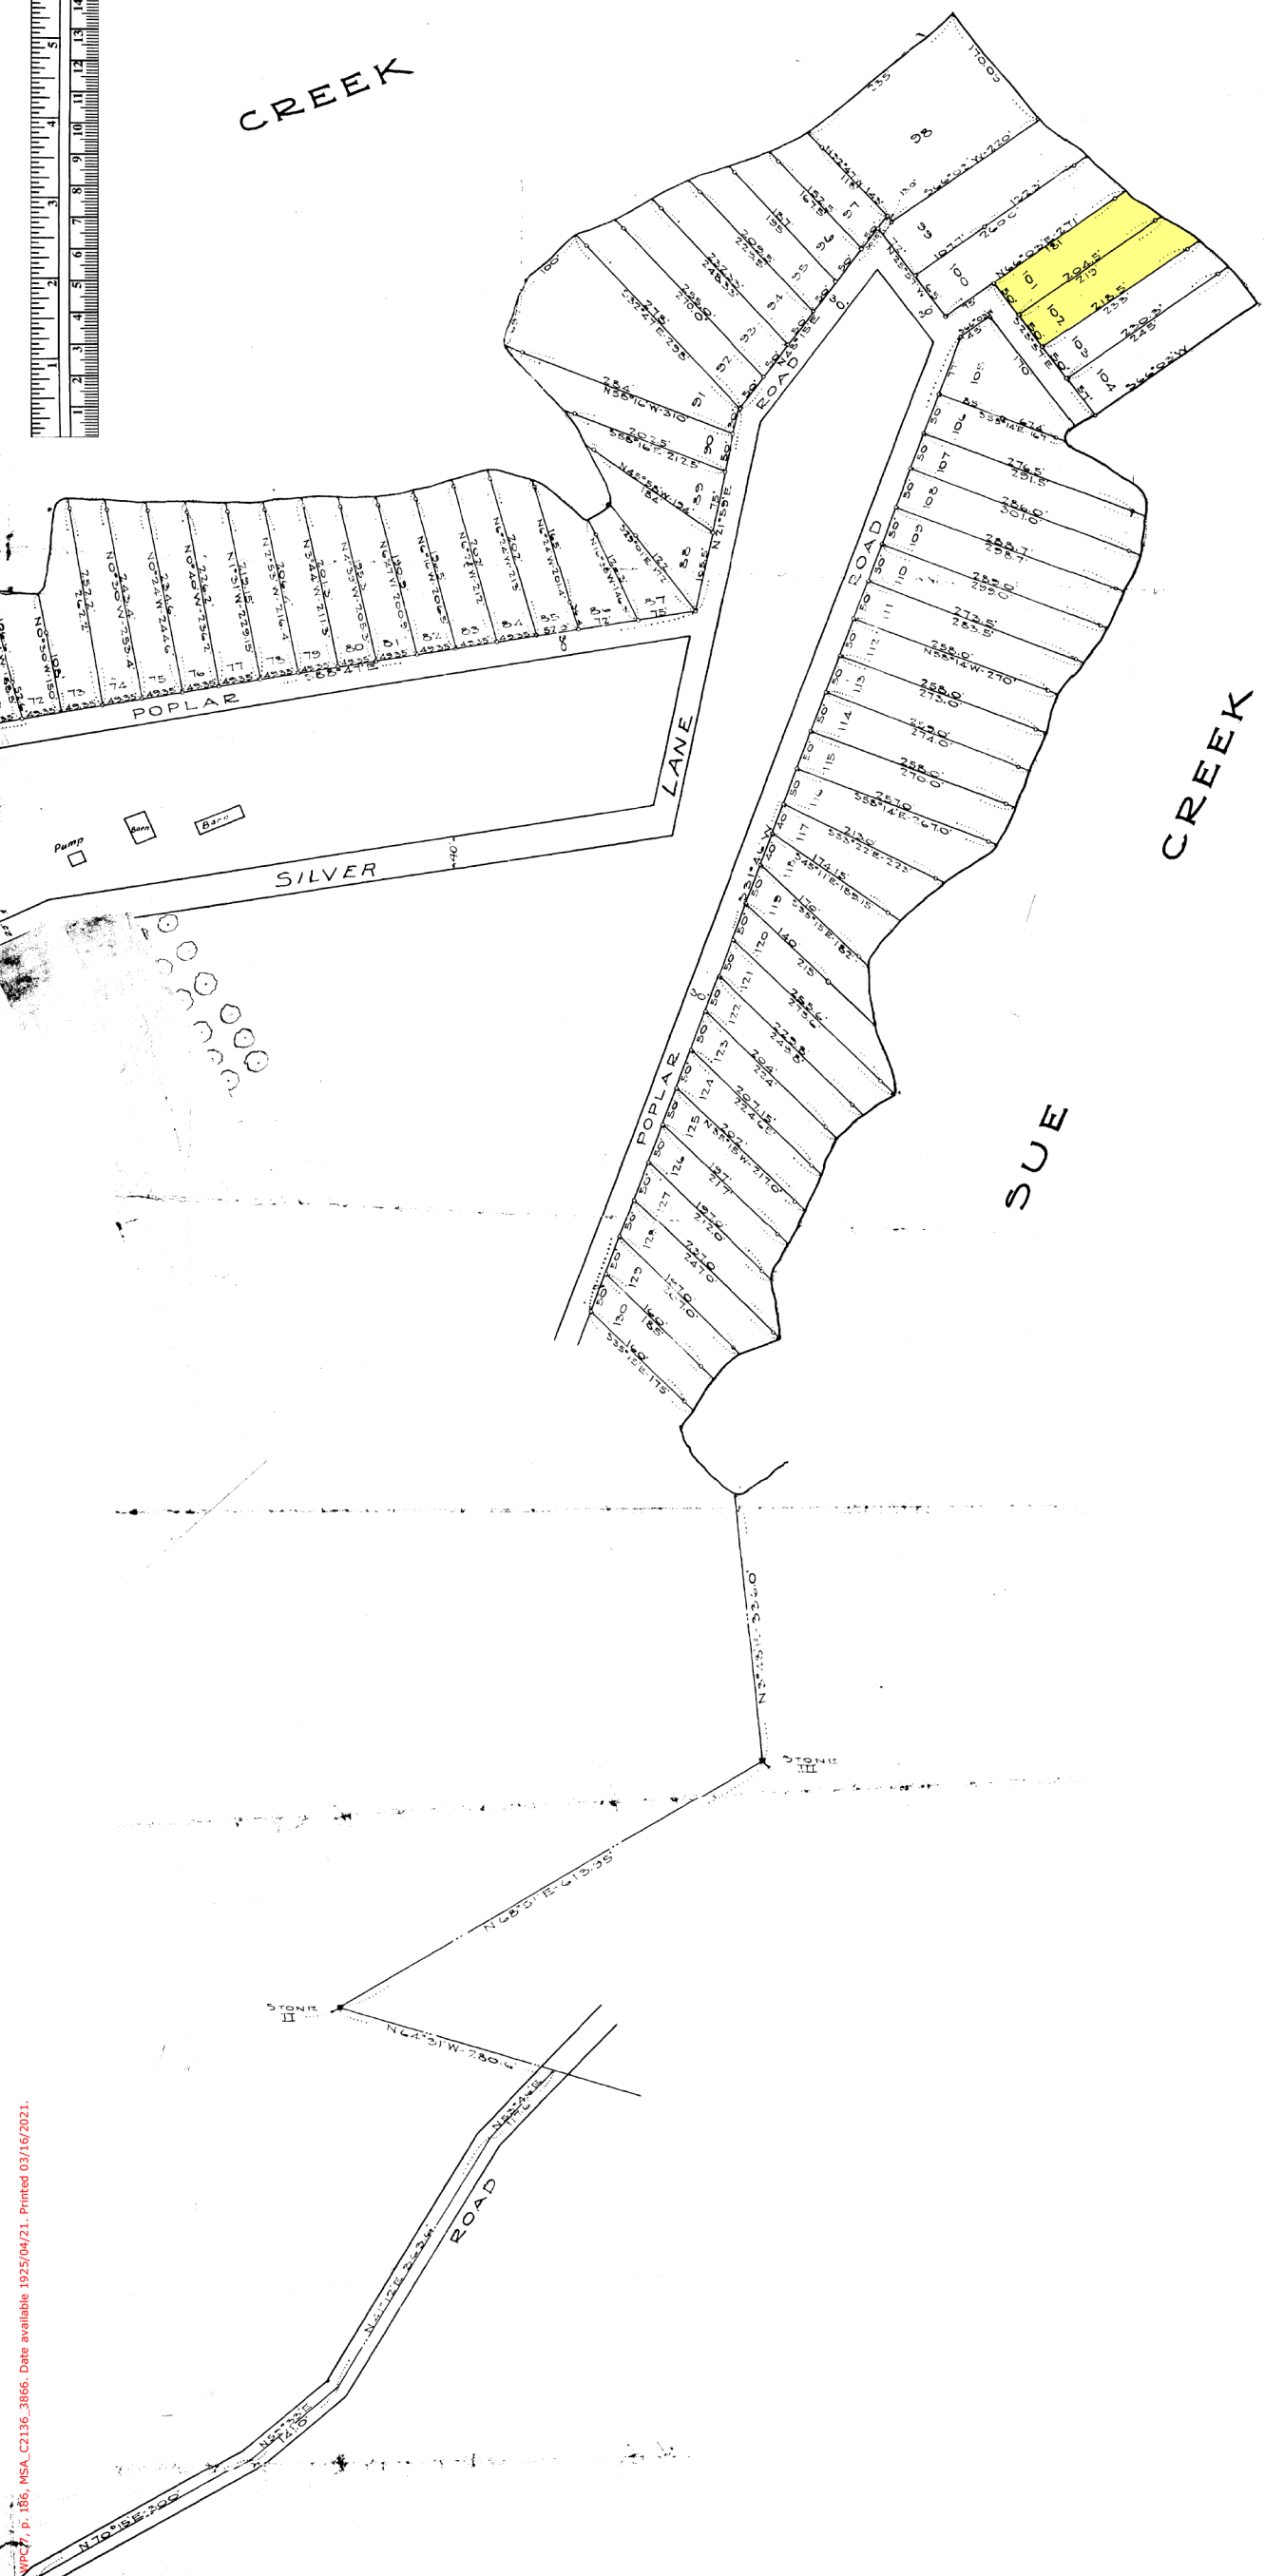

CREEK

PLAT OF
CEDAR BEACH SECTION ONE
 FIFTEENTH DISTRICT
 BALTIMORE COUNTY
 MARYLAND
 GEORGE L. SCHNADER
 OWNER

TITLE TO THE BED OF ALL STREETS
 ROADS, LANES AS SHOWN ON THIS
 PLAT IS EXPRESSLY RESERVED
 BY THE CEDAR BEACH INC. OF BALTI
 CITY FROM DEDICATION TO PUBLIC USE

SCALE 1"=100' JUNE 11, 1924
 E. V. COOPER & CO.
 SURVEYORS
 BALTIMORE