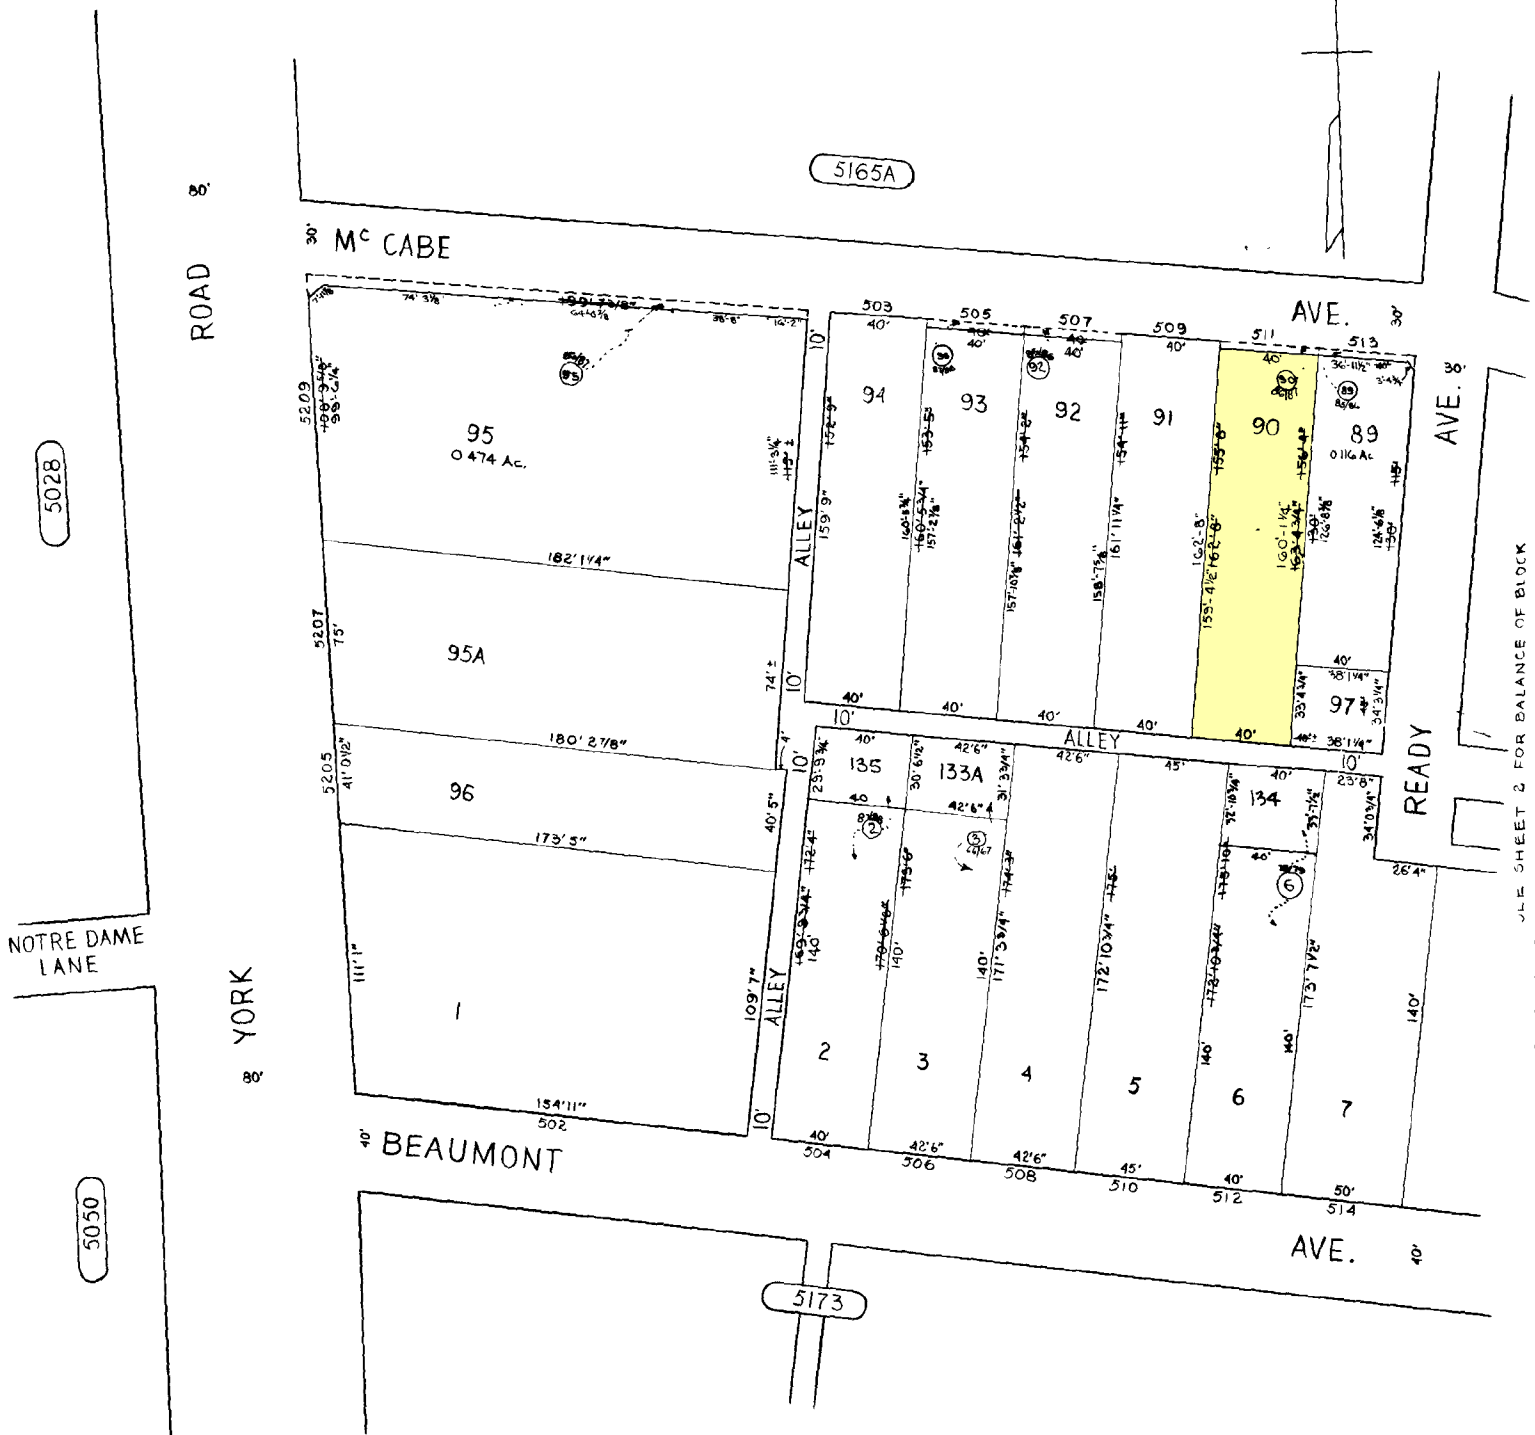

REVISIONS

LOTS 2-6 & 90-94, 97, 89 DIM. CHANGED PER DEED C. SH. 9712
 LOT 5 PER DEED C. SH. 79-169
 LOT 92 DIV PER DEED C. SH. 80-359
 LOT 88 DIV PER DEED C. SH. 84-375
 LOT 85 DIV PER DEED C. SH. 87-017
 LOT 90 DIV PER DEED C. SH. 87-445
 LOTS 2 & 135 PER DEED C. SH. 88-330
 LOT 93 DIV PER DEED C. SH. 88-522

5028

NOTRE DAME LANE

5050

SEE SHEET 2 FOR BALANCE OF BLOCK

SHEETS IN SET-4
 SHEET NO 1

CITY OF BALTIMORE
 DEPARTMENT OF PUBLIC WORKS

PROPERTY LOCATION DIVISION
WARD 27 SECTION 49
BLOCK 5165

SCALE 1" = 50' DATE APRIL 1967

NOTICE

THIS IS A REAL PROPERTY PLAT AS PROVIDED FOR UNDER ARTICLE 76(d) OF THE CITY CHARTER IT IS COMPILED FROM TITLE AND OTHER SOURCES AND IS NOT AN AUTHENTIC SURVEY.

TRACED BY DON R GRIFFIN
 LETTERED BY D. R. G.
 CHECKED BY