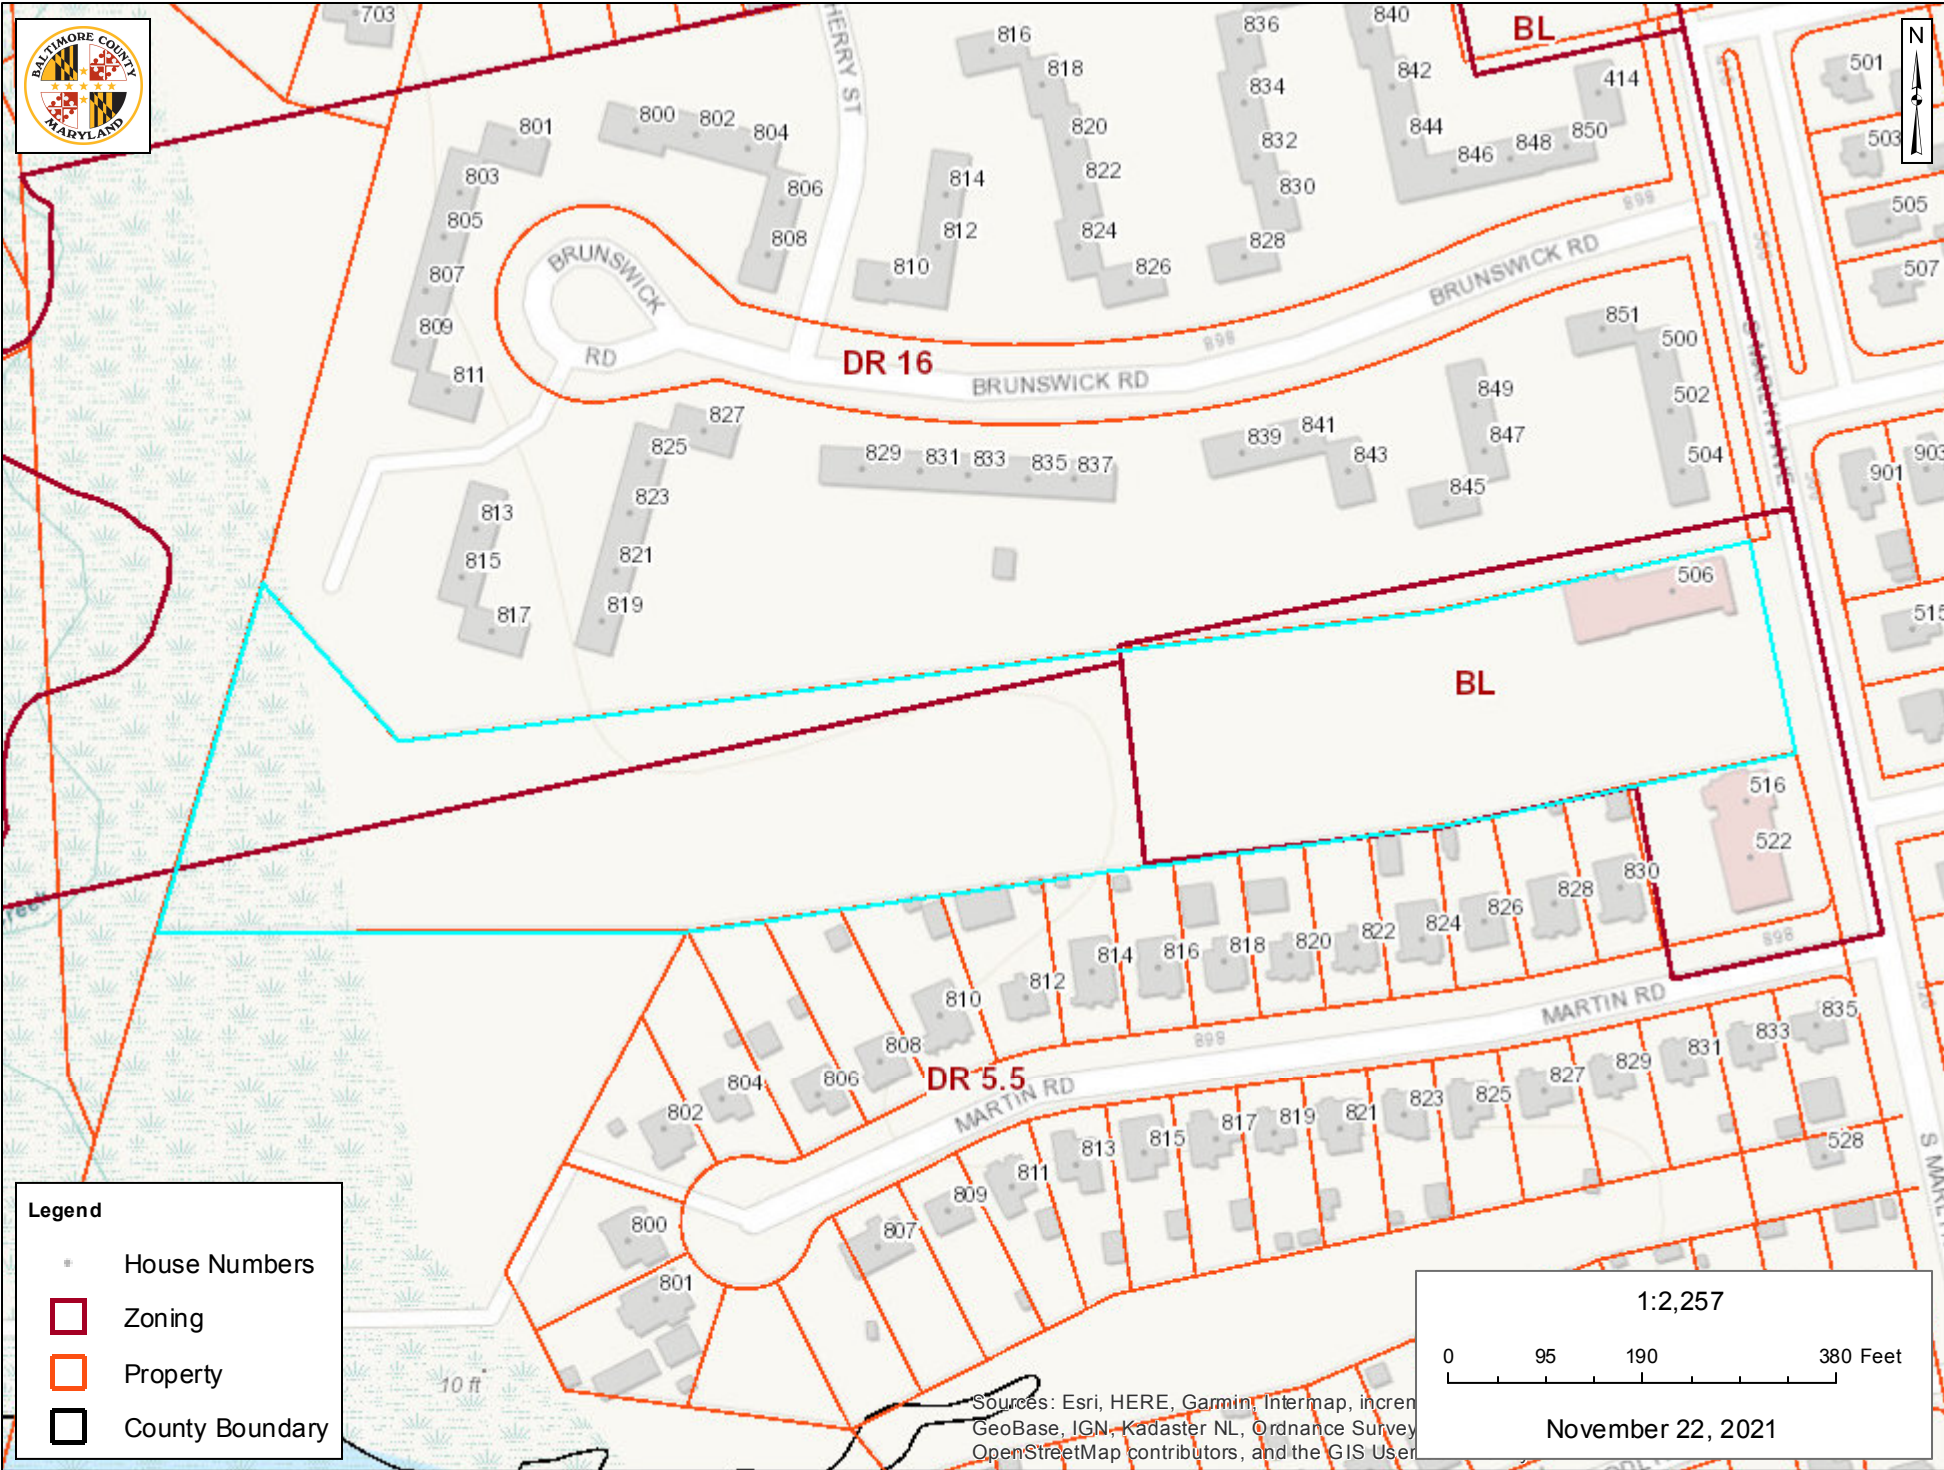

# Zoning Map - Baltimore County - My Neighborhood

- Legend**
- House Numbers
  - Zoning
  - Property
  - County Boundary

Sources: Esri, HERE, Garmin, Intermap, increment P., GeoBase, IGN, Kadaster NL, Ordnance Survey, Esri, DeLorme, NAVTEQ, Swisstopo, Mapbox, OpenStreetMap contributors, and the GIS User Community

November 22, 2021