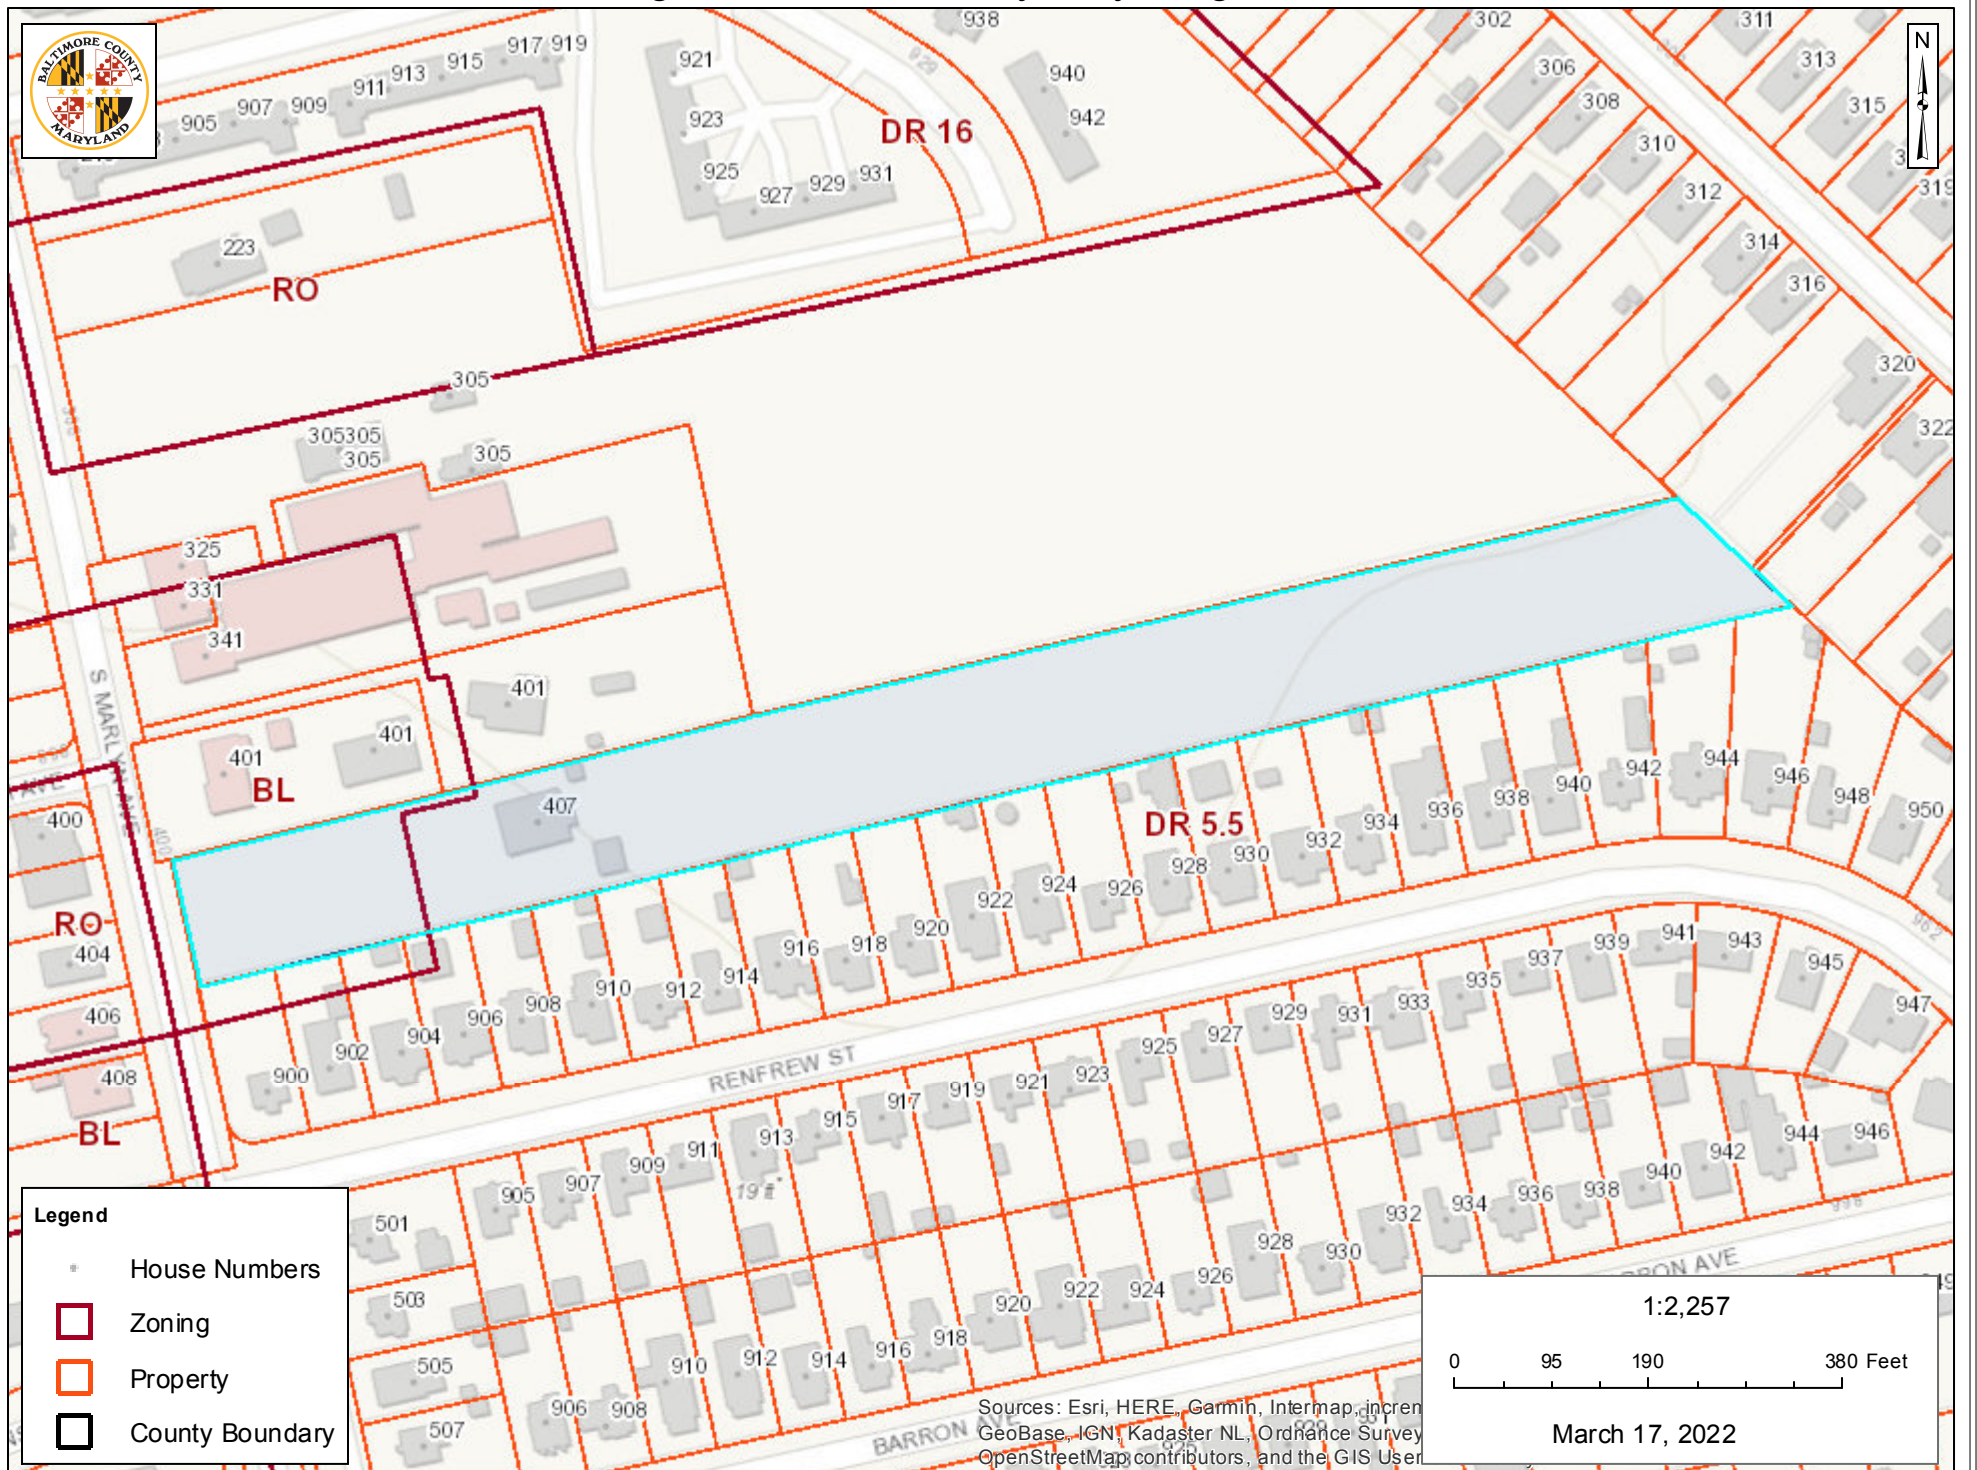

# Zoning - Baltimore County - My Neighborhood

**Legend**

- House Numbers
- Zoning
- ▭ Property
- ▭ County Boundary

Sources: Esri, HERE, Garmin, Intermap, increment GeoBase, IGN, Kadaster NL, Ordnance Survey, OpenStreetMap contributors, and the GIS User Community