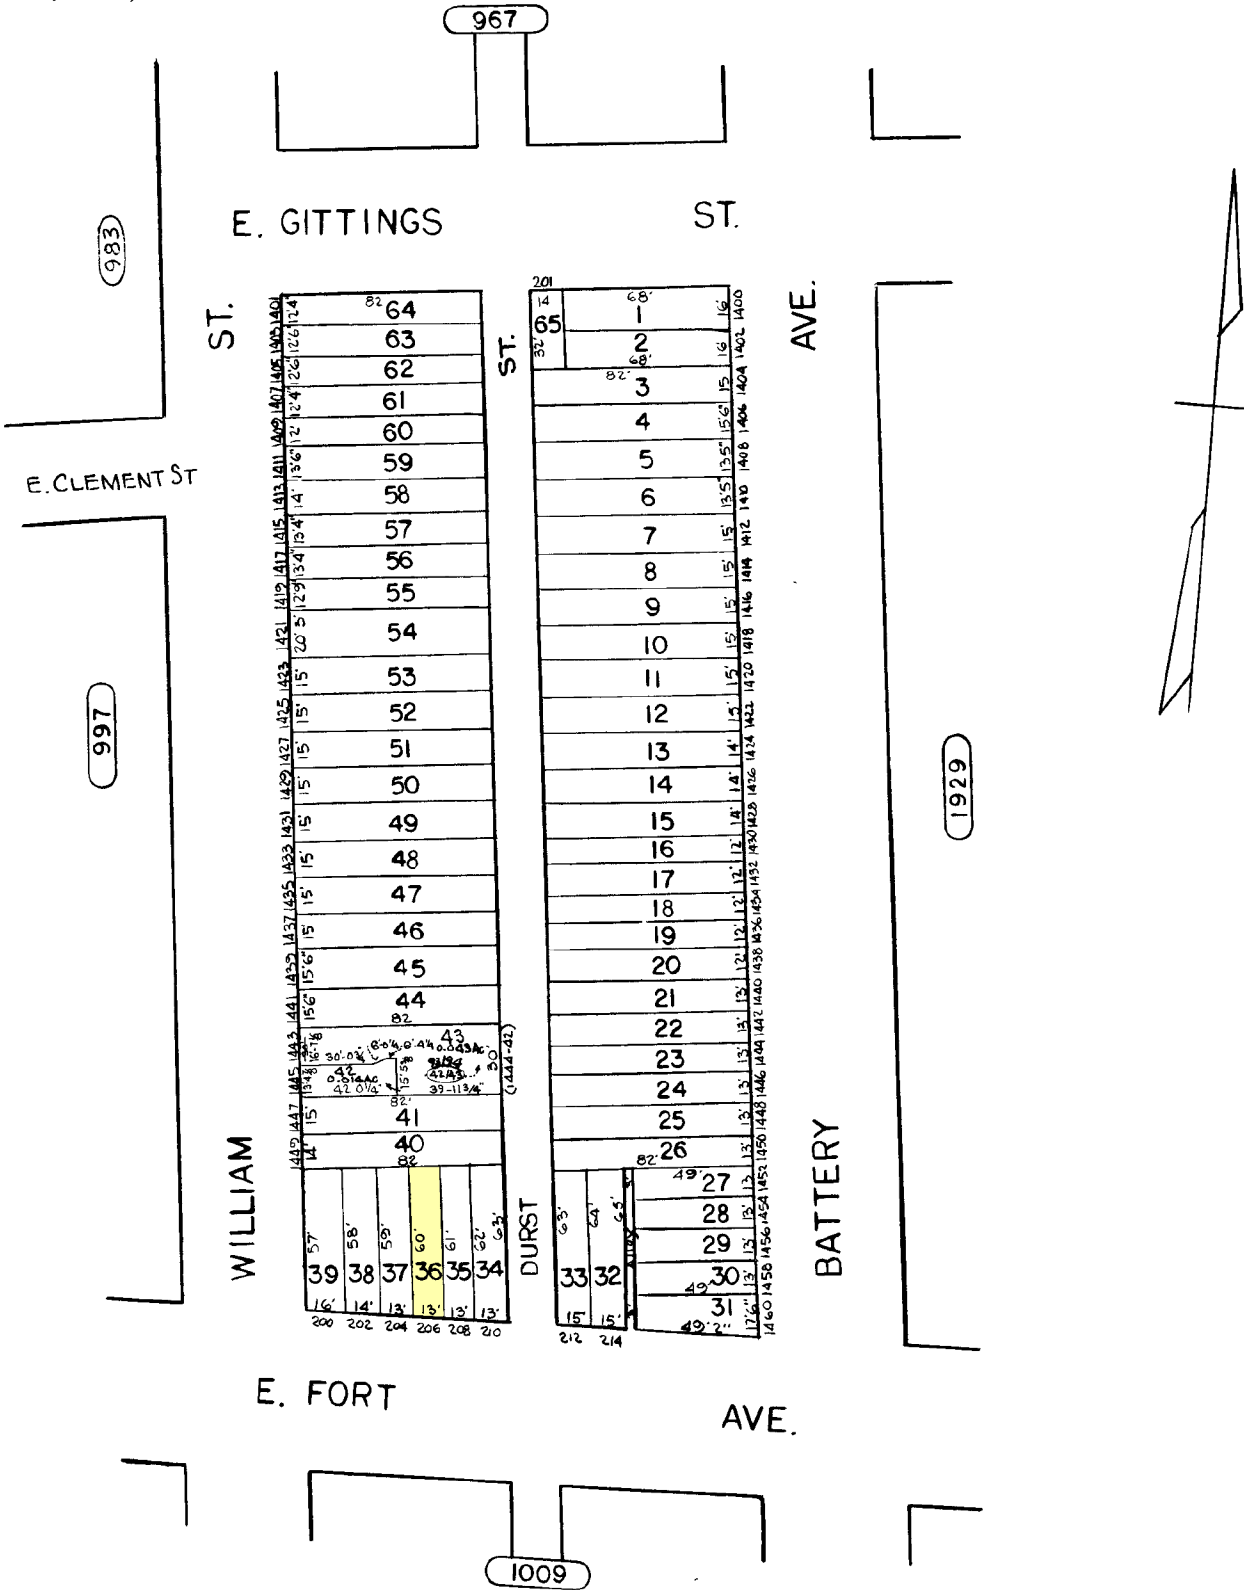

**REVISIONS**

LOT 65 ST NAME COR. PERPLS C5H 683E  
 LOT 42/43 DIV PER, SUB-DIV, C. SH. 94-243

TRACED BY R. KLAGES

LETTERED BY R. K.

CHECKED BY

**NOTICE**

THIS IS A REAL PROPERTY PLAT AS PROVIDED FOR UNDER ARTICLE 76(d) OF THE CITY CHARTER IT IS COMPILED FROM TITLE AND OTHER SOURCES AND IS NOT AN AUTHENTIC SURVEY.

CITY OF BALTIMORE  
 DEPARTMENT OF PUBLIC WORKS

PROPERTY LOCATION DIVISION

WARD **24** SECTION **4**  
 BLOCK **998**

SCALE 1" = 50'

DATE FEBRUARY 1967