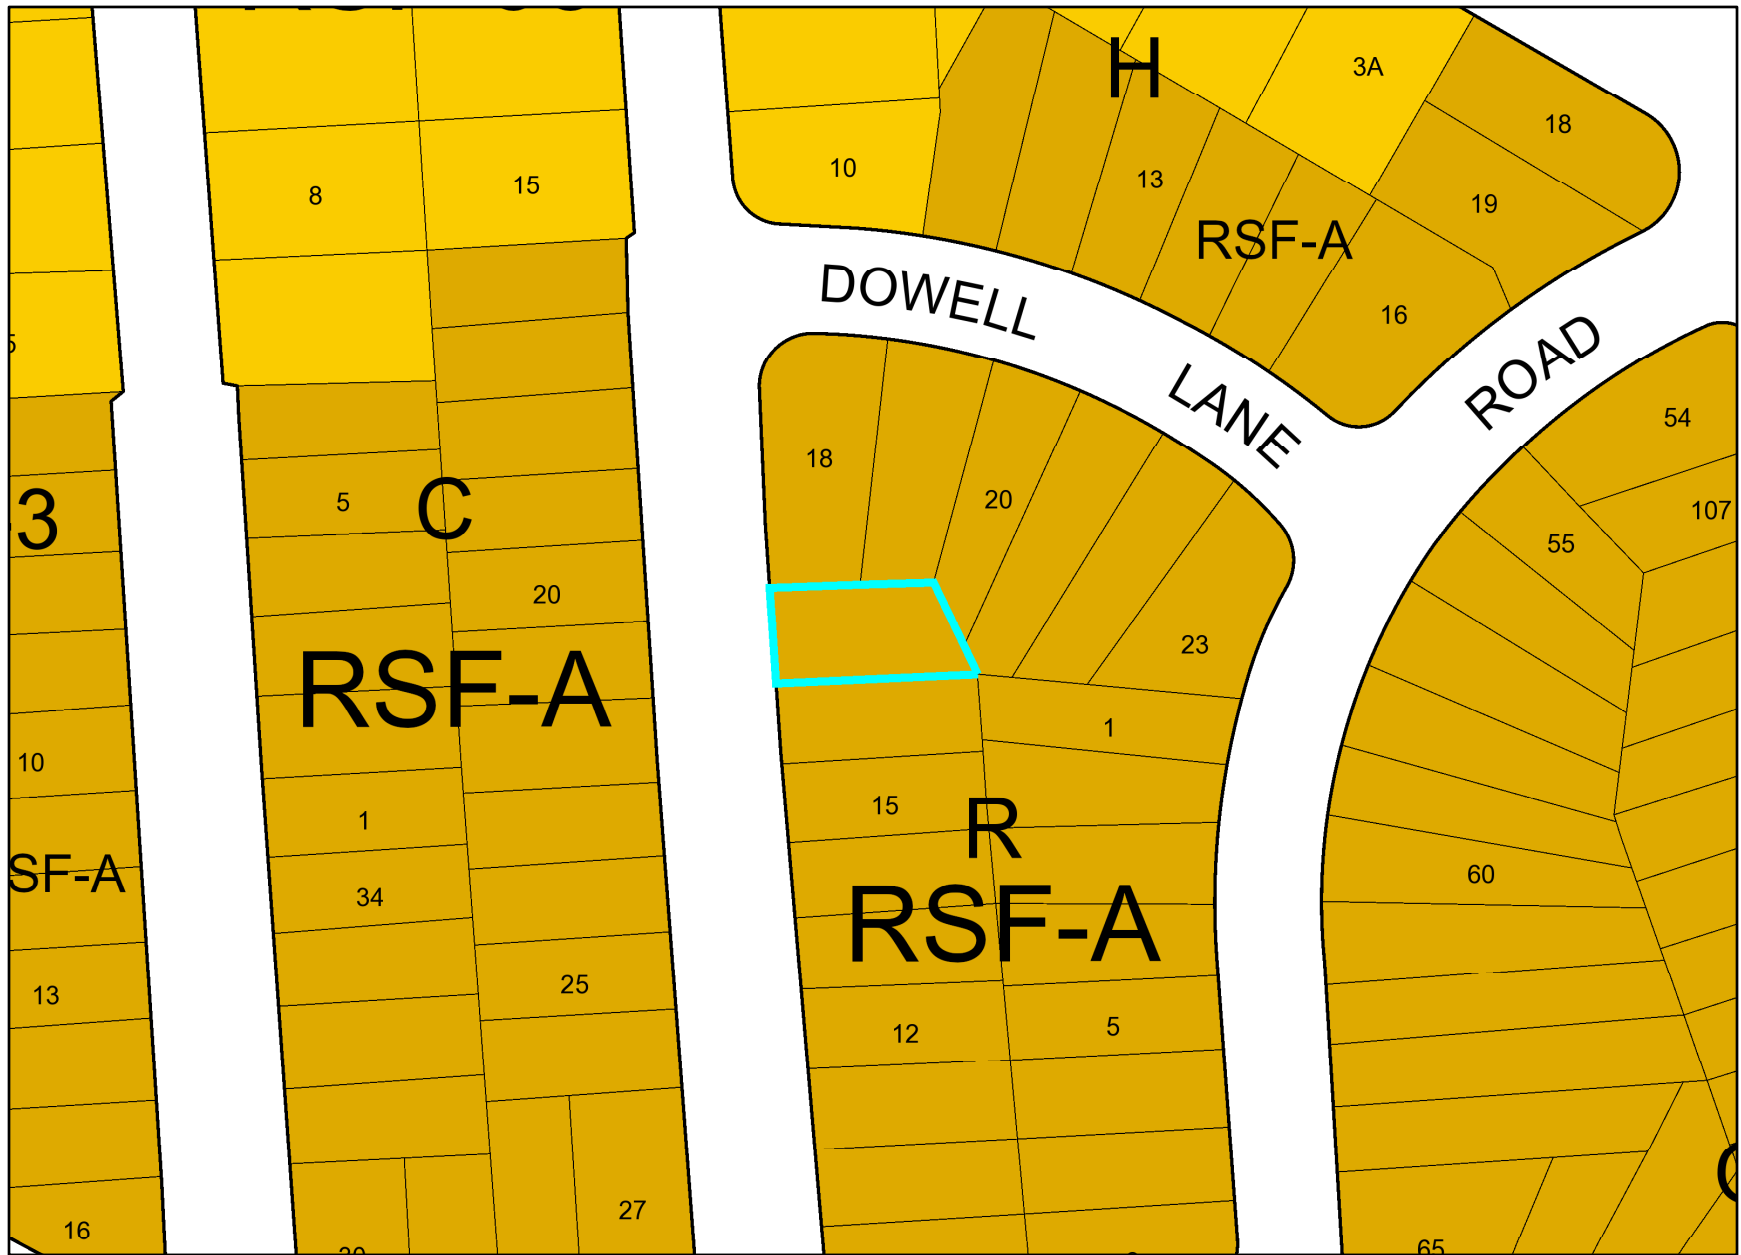

Zoning

Legend for Zoning

Property

Road Casings

Property

Zoning

Aviation Policy Areas

1

2

3M; 3S

4

5

6

Chesapeake Bay Critical Area Overlay (2015)

Military Installation Overlay - Height

Military Installation Overlay - Noise

Special Exception

Zoning Line

Zoning

-  R-PD
-  NAC-PD
-  TAC-PD
-  LTO-PD
-  RTO-PD
-  MU-PD
-  IE-PD

Default

Property Base Fill