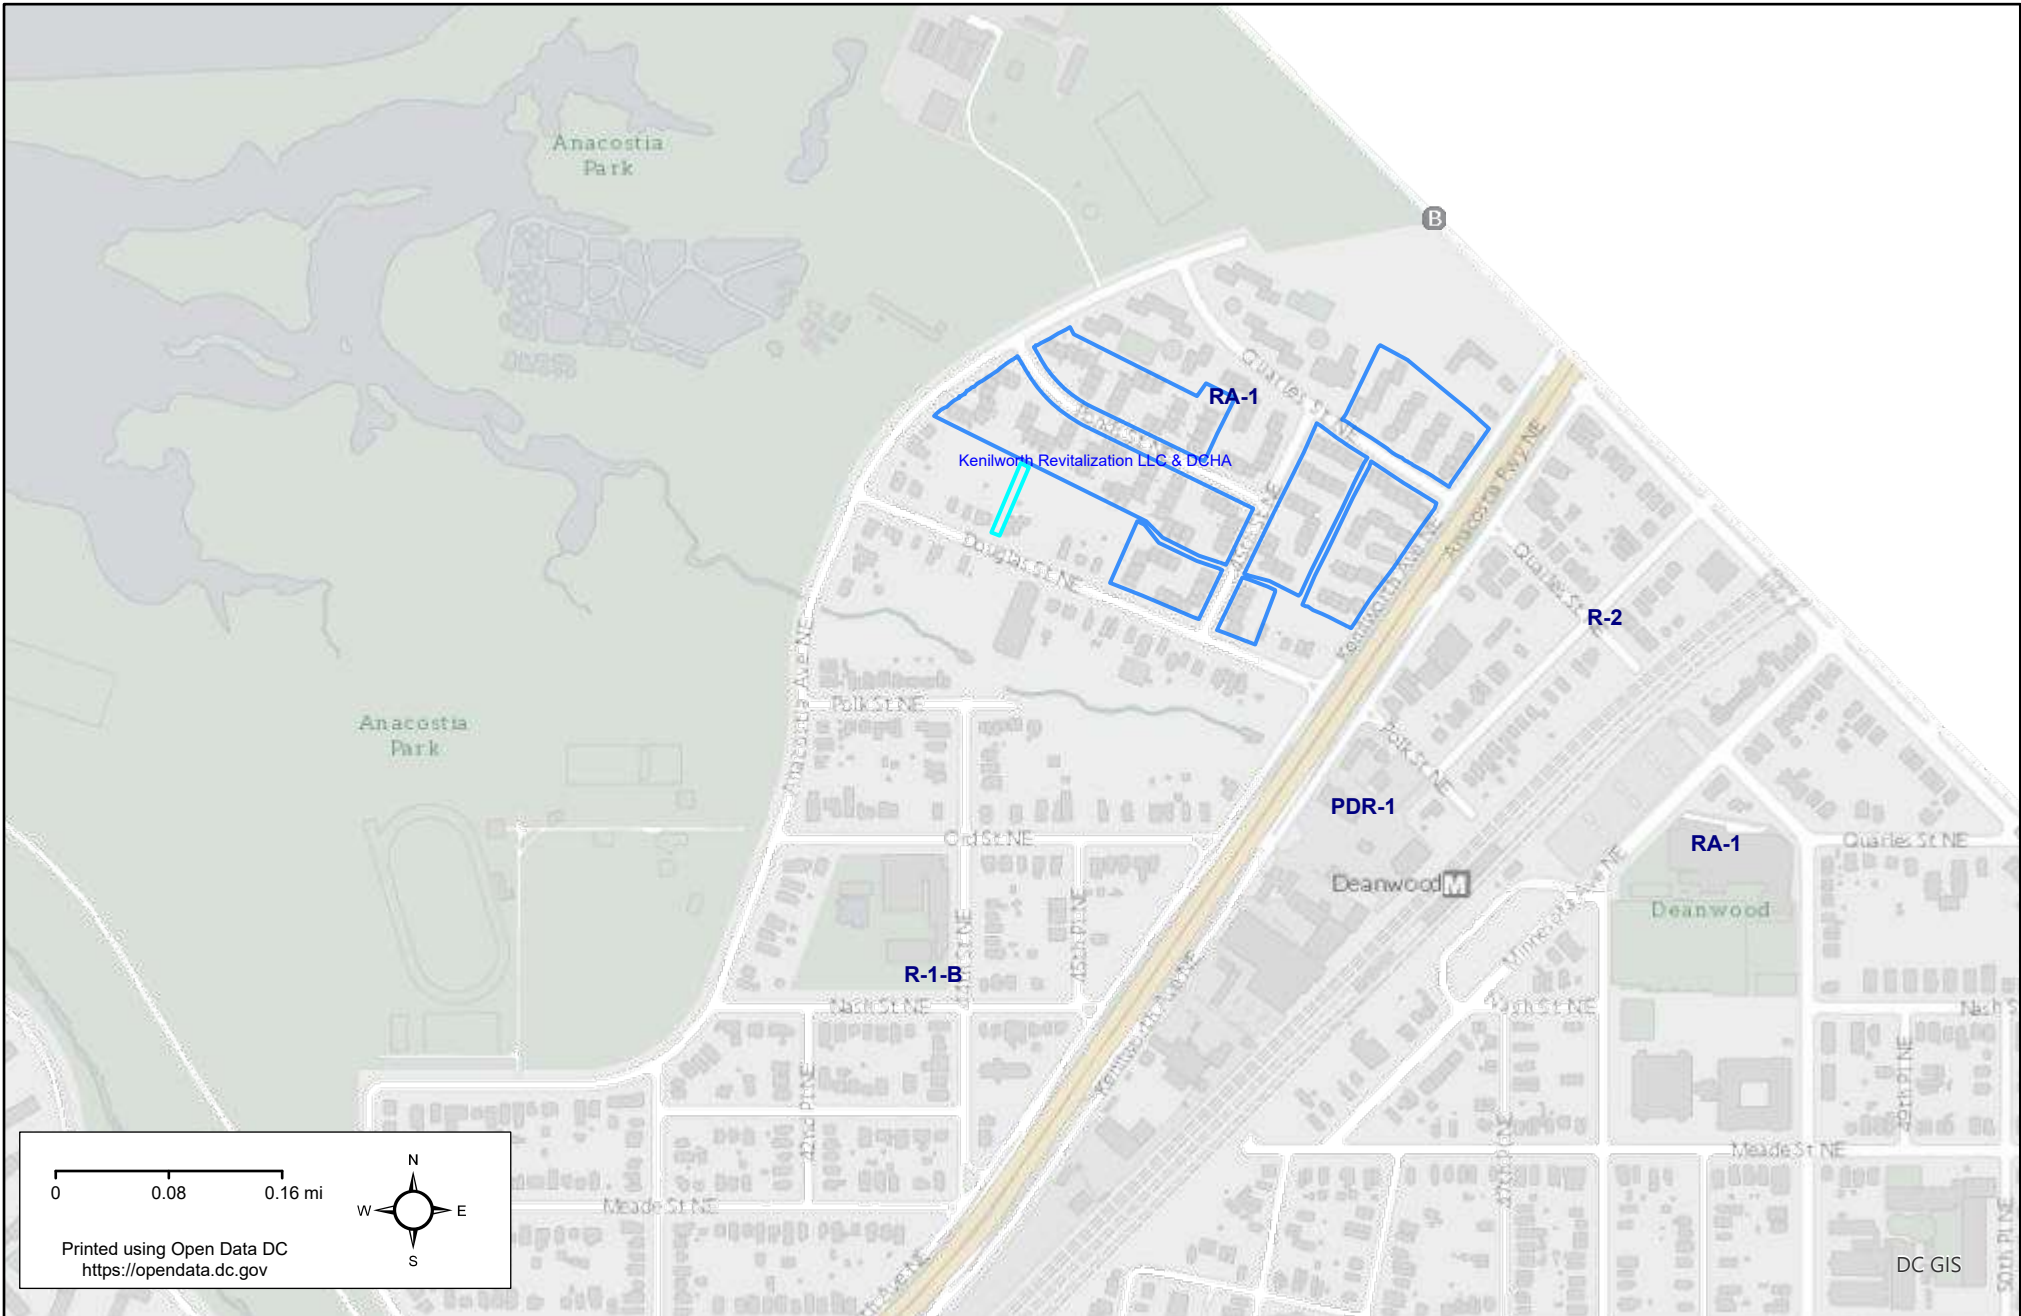

# Zoning - DC Real Property Finder

0 0.08 0.16 mi

Printed using Open Data DC  
<https://opendata.dc.gov>

Information on this map is for illustration only. The user acknowledges and agrees that the use of this information is at the sole risk of the user. Unless otherwise noted, the data illustrated on this map is public domain and made available with a Creative Commons CC0 1.0 Universal dedication. The District of Columbia Government makes no warranties about the data, and disclaims liability for all uses of the data, to the fullest extent permitted by applicable law. Further terms of use at <https://dc.gov/node/939602>