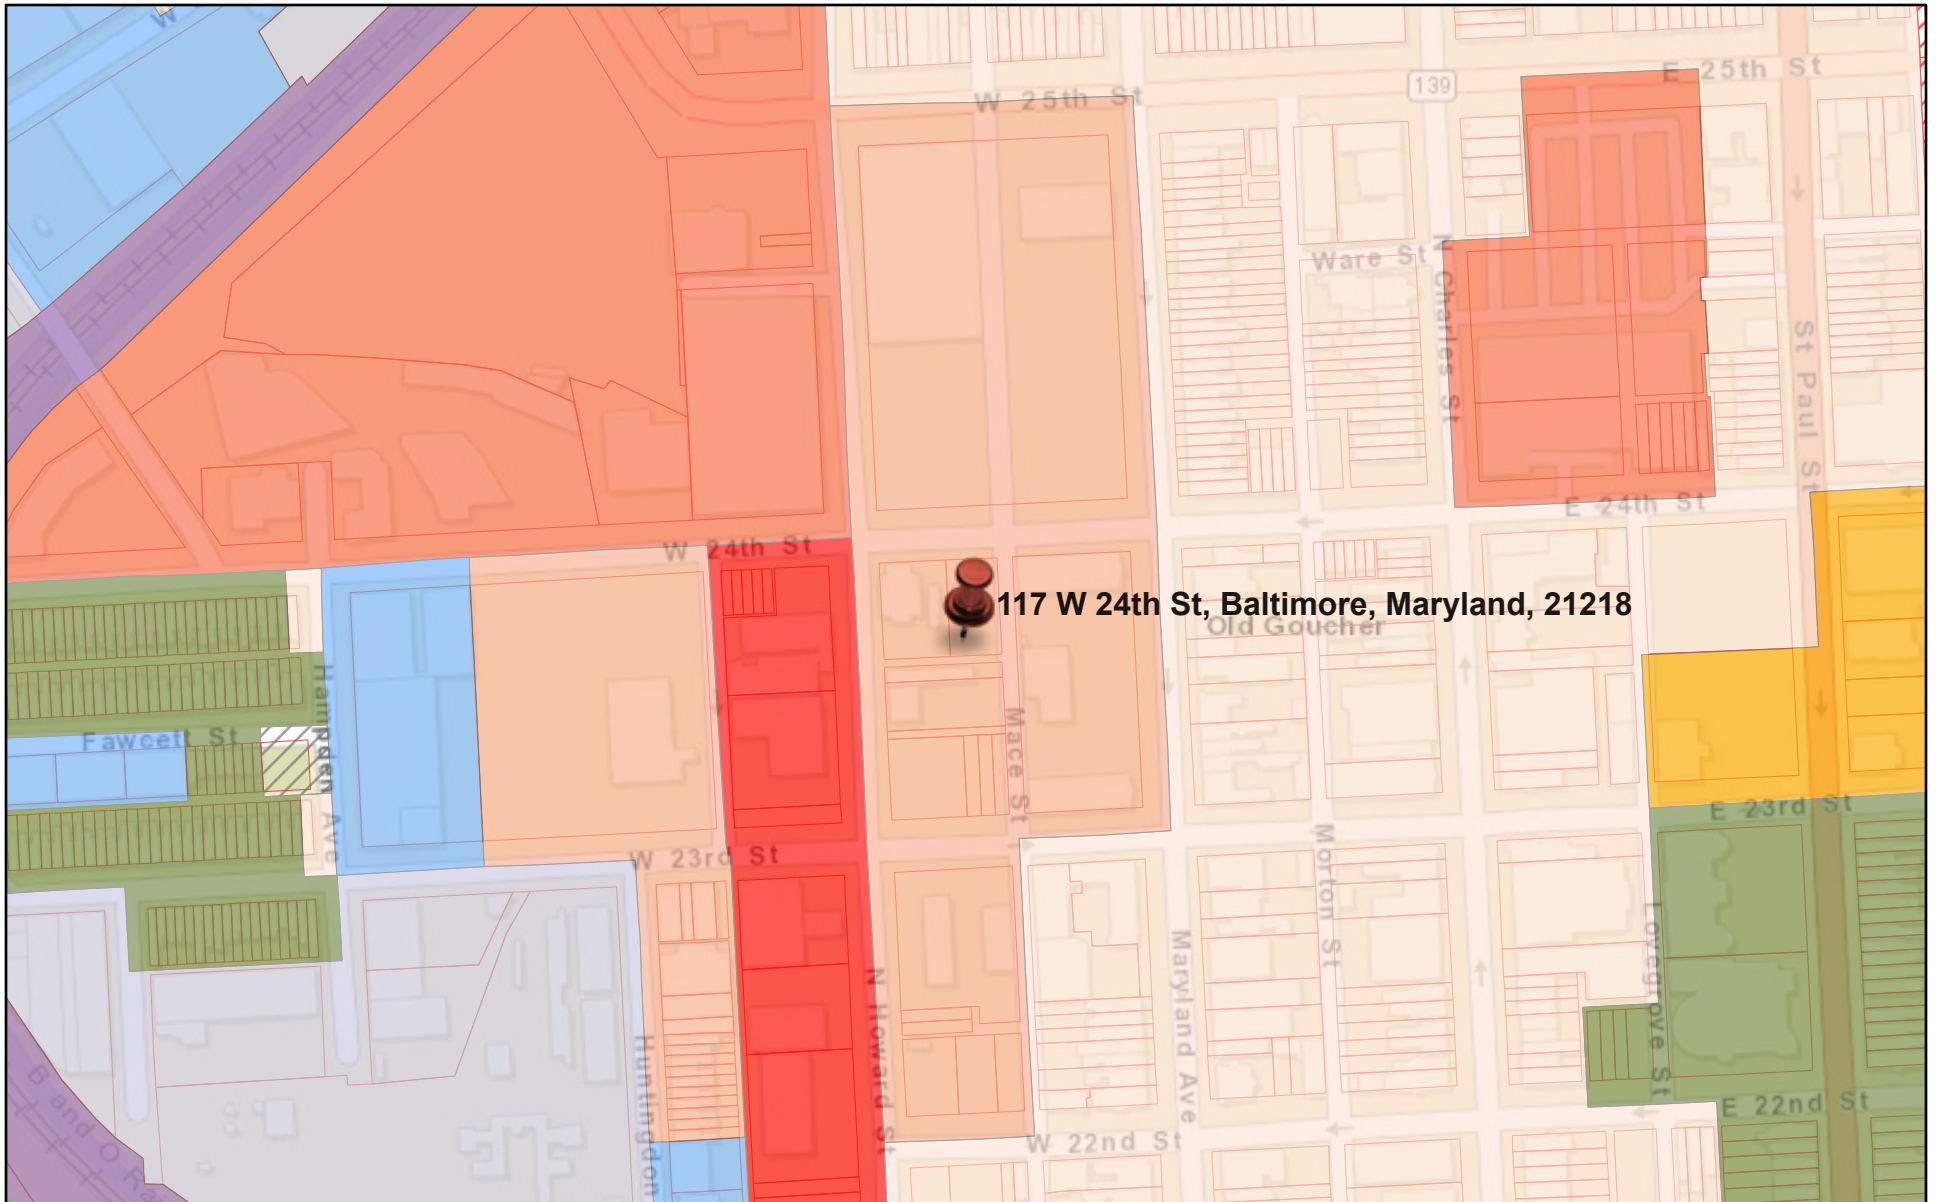

# Zoning Map

November 25, 2020

Zoning_Layer878	C-3	I-2	OR-2
C-1	C-4	IMU-1	OR-2/R-MU
C-2	I-1	OR-1/R-MU	OS

1:3,802

City of Baltimore, Baltimore County Government, VITA, Esri, HERE, Garmin,

enter  
Copyright 2017