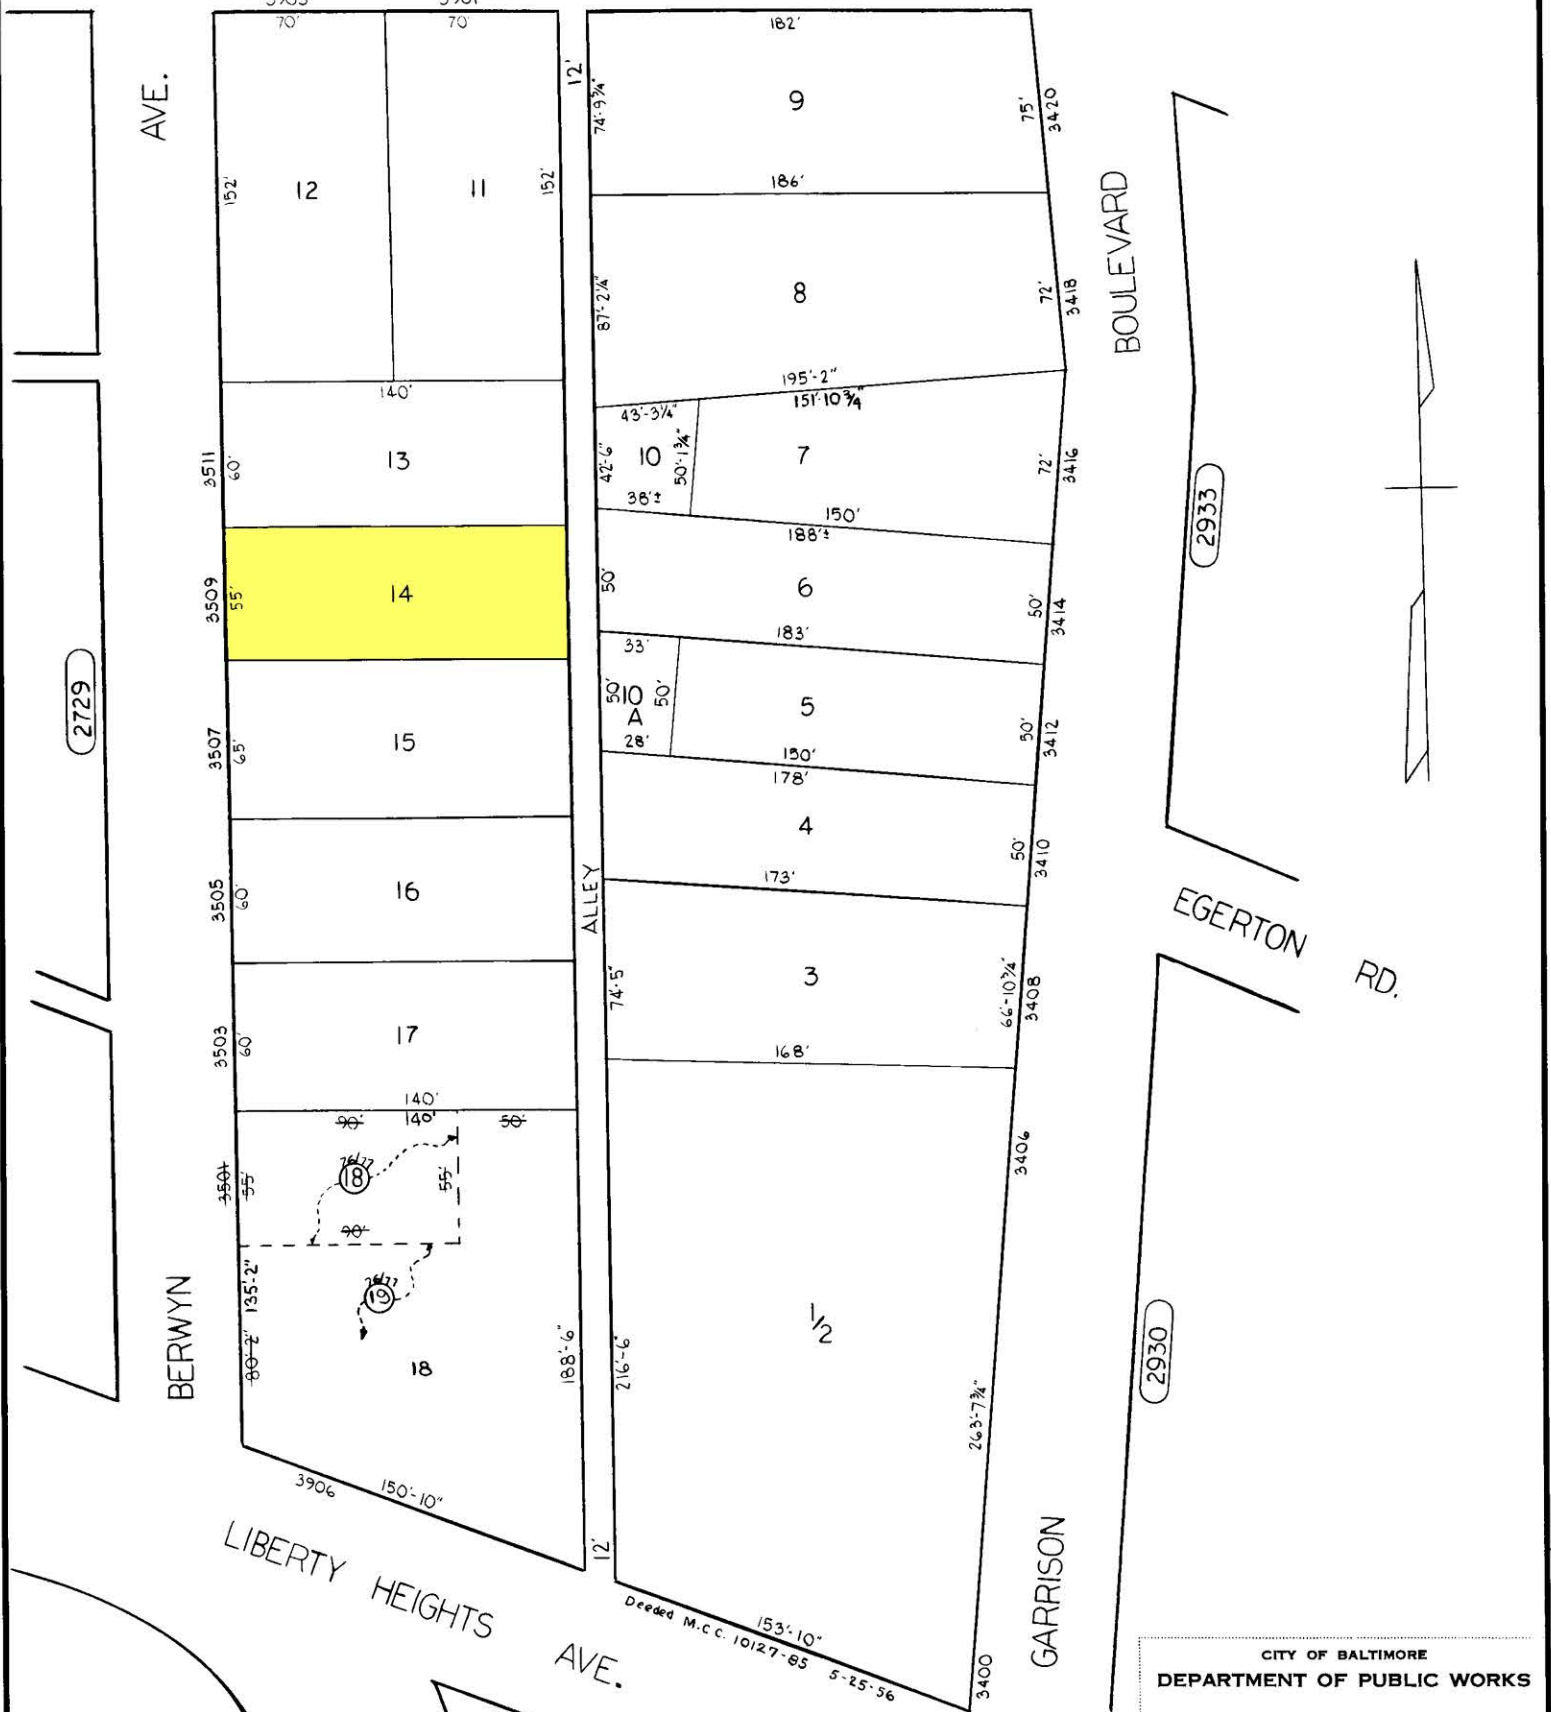

DORCHESTER

ROAD

2729

2933

2930

2734A

TRACED BY: R.K.  
 LETTERED BY: R.K.  
 CHECKED BY:

**NOTICE**  
 THIS IS A REAL PROPERTY PLAT AS PROVIDED FOR UNDER ARTICLE 76(d) OF THE CITY CHARTER IT IS COMPILED FROM TITLE AND OTHER SOURCES AND IS NOT AN AUTHENTIC SURVEY.

CITY OF BALTIMORE  
 DEPARTMENT OF PUBLIC WORKS  
 PROPERTY LOCATION DIVISION  
 WARD 15 SECTION 20  
 BLOCK 2728  
 SCALE: 1" = 50'-0" DATE: OCT. 1967